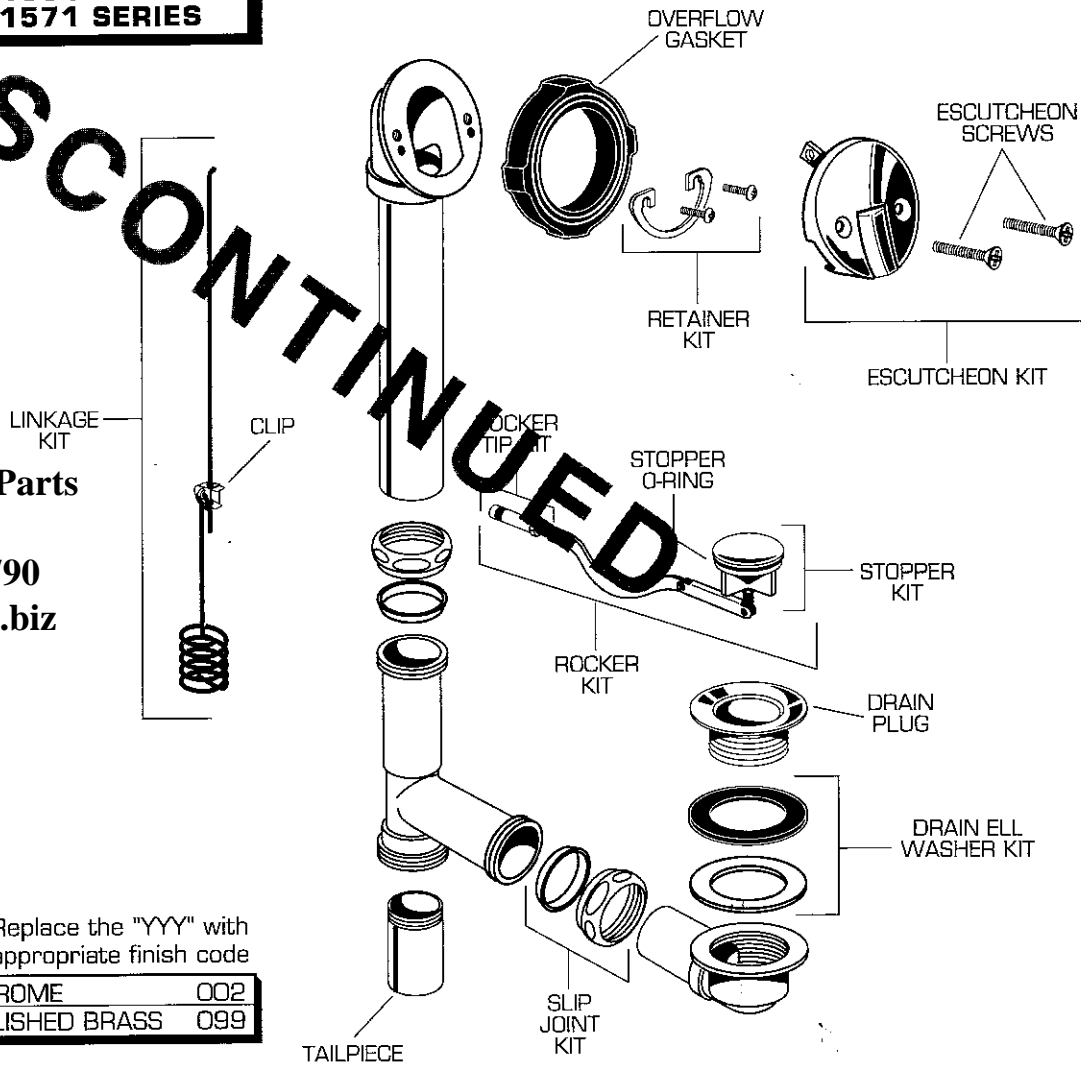

**CADET BATH DRAINS  
TRIP LEVER POP-UP DRAIN**

**MODEL NUMBERS**

**1541 SERIES  
1551 SERIES  
1571 SERIES**

*American Standard*

**DISCONTINUED**

**Plumbing Parts  
Depot  
610-495-8790  
www.ppd1.biz**

★ Replace the "YYY" with appropriate finish code

CHROME	002
POLISHED BRASS	099

REPAIR PARTS	DESCRIPTION	PART NUMBER ★	PKG QTY	
Drain Parts	Escutcheon Screws	072216-YYYQA	2	
	Escutcheon Kit	066486-YYYQA	1	
	Retainer Kit	066482-0070A	1	
	Overflow Gasket	070770-0070A	1	
	Linkage Kit	14" Deep Tubs	066489-0070A	1
		16" Deep Tubs	066490-0070A	1
		18" Deep Tubs	066491-0070A	1
	Clip	070771-0070A	1	
	Tailpiece - 17 Gauge	070790-0070A	1	
	Tailpiece - 20 Gauge	070791-0070A	1	
	Slip Joint Kit	066483-0070A	1	
	Drain Ell Washer Kit	066484-0070A	1	
	Drain Plug	070744-YYYQA	1	
	Stopper Kit	066493-YYYQA	1	
	Stopper O-Ring	070748-0070A	1	
Rocker Kit	066494-YYYQA	1		
Rocker Tip Kit	066495-0070A	1		