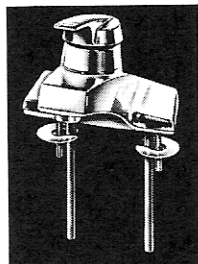

AMERICAN-STANDARD Plumbing Fittings Replacement Parts

This lists replacement parts for:

2379.018
2379.055
2379.063
2379.071
2379.089
2379.130
2379.156
2379.163
2379.176
2379.185
2379.191
2379.203
2379.216

Plumbing Parts Depot
800-448-8977
www.ppd1.biz

AQUARIAN centerset lavatory faucets

AMERICAN-STANDARD Plumbing Fittings Replacement Parts

AQUARIAN® Centerset Lavatory Faucet — 2379 series

(See page 2—14 for product identification)

Plumbing Parts Depot

800-448-8977

www.ppd1.biz

Item No.	Part No.	Description
1.	27676.02 27676.88	Knob handle S/A, chrome Knob handle S/A, antique bronze Finish
2.	37981.07	Handle insert
3.	37597.07	Handle set screw
3A.	1802.09	Handle set screw V.P.
4.	70545.02	Lever handle S/A
5.	28360.02	Vandal proof handle S/A
6.	29325.02	Body plug button
7.	70561.02 70561.88	Escutcheon, chrome Escutcheon, antique bronze finish
8.*	70567.09	Stud
9.	57613.07	Cartridge screw
10.	57864.07	Ceramic cartridge (gray)
11.	68227.07	Ceramic cartridge (black)
12.	57583.07	Cartridge seal set
13.	70566.07	Manifold screws
14.	70570.07	Manifold, less connectors
15.	70571.07	Manifold with connectors
16.	70564.02 70564.88	Escutcheon cap, chrome Escutcheon cap, antique bronze finish
17.	70562.07 70562.17	Underbody Underbody black-antique bronze
18.*	69344.09	Washer
19.*	69343.09	Nut
20.	70565.01	Escutcheon screw
21.	34173.07	Flow restrictor
22.	34171.02 34171.88	Aerator, chrome Aerator, antique bronze finish
23.	34174.02 81250.07	Vandal proof aerator Mounting kit
24.	70661.02 70661.88 81250.07	Lift rod S/A, chrome Lift rod S/A, antique bronze finish Mounting kit