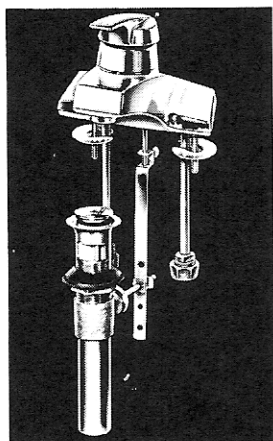

AMERICAN-STANDARD Plumbing Fittings Replacement Parts

This lists replacement parts for:

2379.018
2379.055
2379.063
2379.071
2379.089
2379.130
2379.156
2379.163
2379.176
2379.185
2379.191
2379.203
2379.216

Plumbing Parts Depot
800-448-8977
www.ppd1.biz

AQUARIAN centerset lavatory faucets

AMERICAN-STANDARD Plumbing Fittings Replacement Parts

AQUARIAN® Centerset Lavatory Faucet — 2379 series

(See page 2—14 for product identification)

Plumbing Parts Depot

800-448-8977

www.ppd1.biz

Item No.	Part No.	Description
1.	27676.02 27676.88	Knob handle S/A, chrome Knob handle S/A, antique bronze Finish
2.	37981.07	Handle insert
3.	37597.07	Handle set screw
3A.	1802.09	Handle set screw V.P.
4.	70545.02	Lever handle S/A
5.	28360.02	Vandal proof handle S/A
6.	29325.02	Body plug button
7.	70561.02 70561.88	Escutcheon, chrome Escutcheon, antique bronze finish
8.*	70567.09	Stud
9.	57613.07	Cartridge screw
10.	57864.07	Ceramic cartridge (gray)
11.	68227.07	Ceramic cartridge (black)
12.	57583.07	Cartridge seal set
13.	70566.07	Manifold screws
14.	70570.07	Manifold, less connectors
15.	70571.07	Manifold with connectors
16.	70564.02 70564.88	Escutcheon cap, chrome Escutcheon cap, antique bronze finish
17.	70562.07 70562.17	Underbody Underbody black-antique bronze
18.*	69344.09	Washer
19.*	69343.09	Nut
20.	70565.01	Escutcheon screw
21.	34173.07	Flow restrictor
22.	34171.02 34171.88	Aerator, chrome Aerator, antique bronze finish
23.	34174.02 81250.07	Vandal proof aerator Mounting kit
24.	70661.02 70661.88 81250.07	Lift rod S/A, chrome Lift rod S/A, antique bronze finish Mounting kit