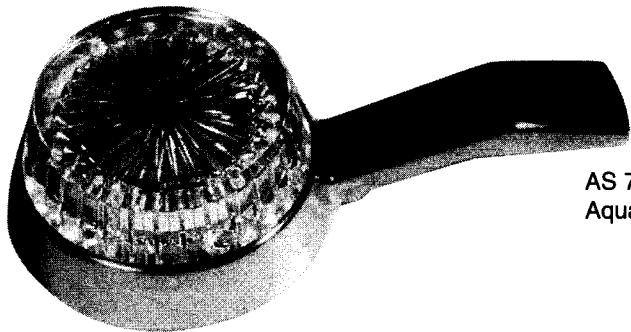

AS 77033-02

Aquarian Lavatory/Bath/Shower