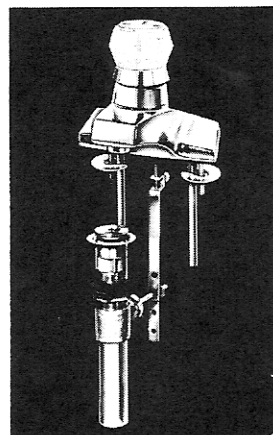

AMERICAN-STANDARD Plumbing Fittings Replacement Parts

This lists replacement parts for:

2379.018
2379.055
2379.063
2379.071
2379.089
2379.130
2379.156
2379.163
2379.176
2379.185
2379.191
2379.203
2379.216

Plumbing Parts Depot
800-448-8977
www.ppd1.biz

AQUARIAN centerset lavatory faucets

AMERICAN-STANDARD Plumbing Fittings Replacement Parts

AQUARIAN® Centerset Lavatory Faucet — 2379 series

(See page 2—14 for product identification)

Plumbing Parts Depot

800-448-8977

www.ppd1.biz

Item No.	Part No.	Description
1.	27676.02 27676.88	Knob handle S/A, chrome Knob handle S/A, antique bronze Finish
2.	37981.07	Handle insert
3.	37597.07	Handle set screw
3A.	1802.09	Handle set screw V.P.
4.	70545.02	Lever handle S/A
5.	28360.02	Vandal proof handle S/A
6.	29325.02	Body plug button
7.	70561.02 70561.88	Escutcheon, chrome Escutcheon, antique bronze finish
8.*	70567.09	Stud
9.	57613.07	Cartridge screw
10.	57864.07	Ceramic cartridge (gray)
11.	68227.07	Ceramic cartridge (black)
12.	57583.07	Cartridge seal set
13.	70566.07	Manifold screws
14.	70570.07	Manifold, less connectors
15.	70571.07	Manifold with connectors
16.	70564.02 70564.88	Escutcheon cap, chrome Escutcheon cap, antique bronze finish
17.	70562.07 70562.17	Underbody Underbody black-antique bronze
18.*	69344.09	Washer
19.*	69343.09	Nut
20.	70565.01	Escutcheon screw
21.	34173.07	Flow restrictor
22.	34171.02 34171.88	Aerator, chrome Aerator, antique bronze finish
23.	34174.02 81250.07	Vandal proof aerator Mounting kit
24.	70661.02 70661.88 81250.07	Lift rod S/A, chrome Lift rod S/A, antique bronze finish Mounting kit