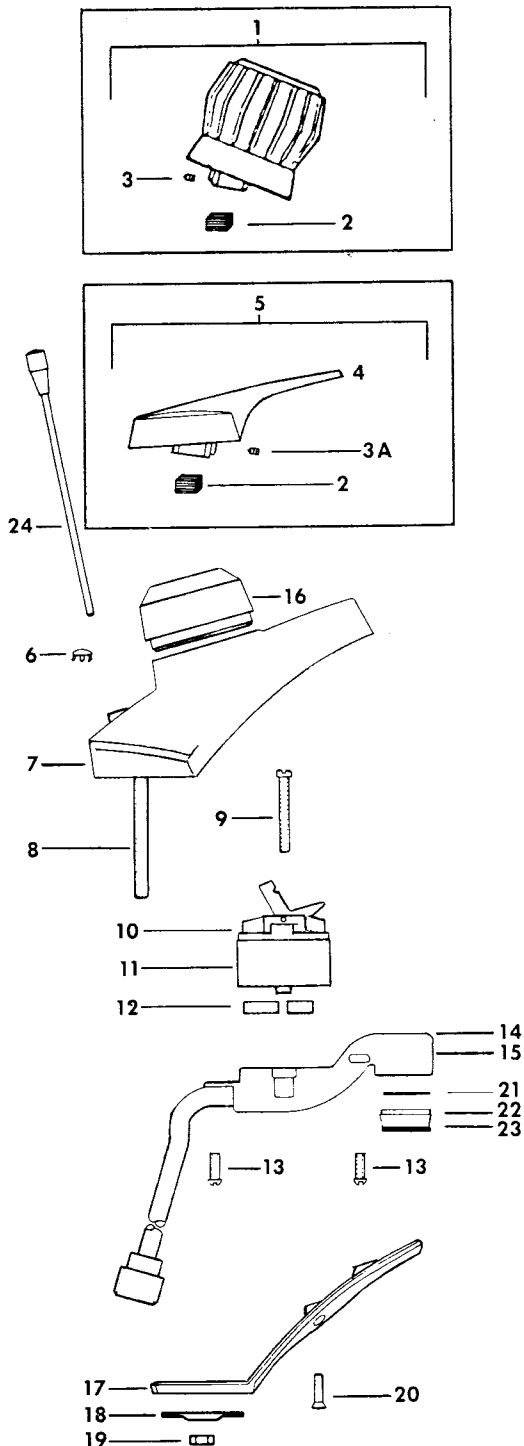

AMERICAN-STANDARD Plumbing Fittings Replacement Parts

This lists replacement parts for:

2379.018
2379.055
2379.063
2379.071
2379.089
2379.130
2379.156
2379.163
2379.176
2379.185
2379.191
2379.203
2379.216

Plumbing Parts Depot
800-448-8977
www.ppd1.biz

AQUARIAN centerset lavatory faucets

AMERICAN-STANDARD Plumbing Fittings Replacement Parts

AQUARIAN® Centerset Lavatory Faucet — 2379 series

(See page 2—14 for product identification)

Plumbing Parts Depot

800-448-8977

www.ppd1.biz

Item No.	Part No.	Description
1.	27676.02 27676.88	Knob handle S/A, chrome Knob handle S/A, antique bronze Finish
2.	37981.07	Handle insert
3.	37597.07	Handle set screw
3A.	1802.09	Handle set screw V.P.
4.	70545.02	Lever handle S/A
5.	28360.02	Vandal proof handle S/A
6.	29325.02	Body plug button
7.	70561.02 70561.88	Escutcheon, chrome Escutcheon, antique bronze finish
8.*	70567.09	Stud
9.	57613.07	Cartridge screw
10.	57864.07	Ceramic cartridge (gray)
11.	68227.07	Ceramic cartridge (black)
12.	57583.07	Cartridge seal set
13.	70566.07	Manifold screws
14.	70570.07	Manifold, less connectors
15.	70571.07	Manifold with connectors
16.	70564.02 70564.88	Escutcheon cap, chrome Escutcheon cap, antique bronze finish
17.	70562.07 70562.17	Underbody Underbody black-antique bronze
18.*	69344.09	Washer
19.*	69343.09	Nut
20.	70565.01	Escutcheon screw
21.	34173.07	Flow restrictor
22.	34171.02 34171.88	Aerator, chrome Aerator, antique bronze finish
23.	34174.02 81250.07	Vandal proof aerator Mounting kit
24.	70661.02 70661.88 81250.07	Lift rod S/A, chrome Lift rod S/A, antique bronze finish Mounting kit