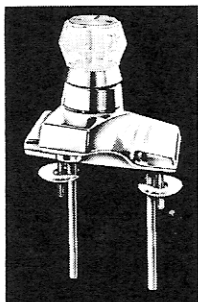

AMERICAN-STANDARD Plumbing Fittings Replacement Parts

This lists replacement parts for:

2379.018
2379.055
2379.063
2379.071
2379.089
2379.130
2379.156
2379.163
2379.176
2379.185
2379.191
2379.203
2379.216

Plumbing Parts Depot
800-448-8977
www.ppd1.biz

AQUARIAN centerset lavatory faucets

AMERICAN-STANDARD Plumbing Fittings Replacement Parts

AQUARIAN® Centerset Lavatory Faucet — 2379 series

(See page 2—14 for product identification)

Plumbing Parts Depot

800-448-8977

www.ppd1.biz

Item No.	Part No.	Description
1.	27676.02 27676.88	Knob handle S/A, chrome Knob handle S/A, antique bronze Finish
2.	37981.07	Handle insert
3.	37597.07	Handle set screw
3A.	1802.09	Handle set screw V.P.
4.	70545.02	Lever handle S/A
5.	28360.02	Vandal proof handle S/A
6.	29325.02	Body plug button
7.	70561.02 70561.88	Escutcheon, chrome Escutcheon, antique bronze finish
8.*	70567.09	Stud
9.	57613.07	Cartridge screw
10.	57864.07	Ceramic cartridge (gray)
11.	68227.07	Ceramic cartridge (black)
12.	57583.07	Cartridge seal set
13.	70566.07	Manifold screws
14.	70570.07	Manifold, less connectors
15.	70571.07	Manifold with connectors
16.	70564.02 70564.88	Escutcheon cap, chrome Escutcheon cap, antique bronze finish
17.	70562.07 70562.17	Underbody Underbody black-antique bronze
18.*	69344.09	Washer
19.*	69343.09	Nut
20.	70565.01	Escutcheon screw
21.	34173.07	Flow restrictor
22.	34171.02 34171.88	Aerator, chrome Aerator, antique bronze finish
23.	34174.02 81250.07	Vandal proof aerator Mounting kit
24.	70661.02 70661.88 81250.07	Lift rod S/A, chrome Lift rod S/A, antique bronze finish Mounting kit