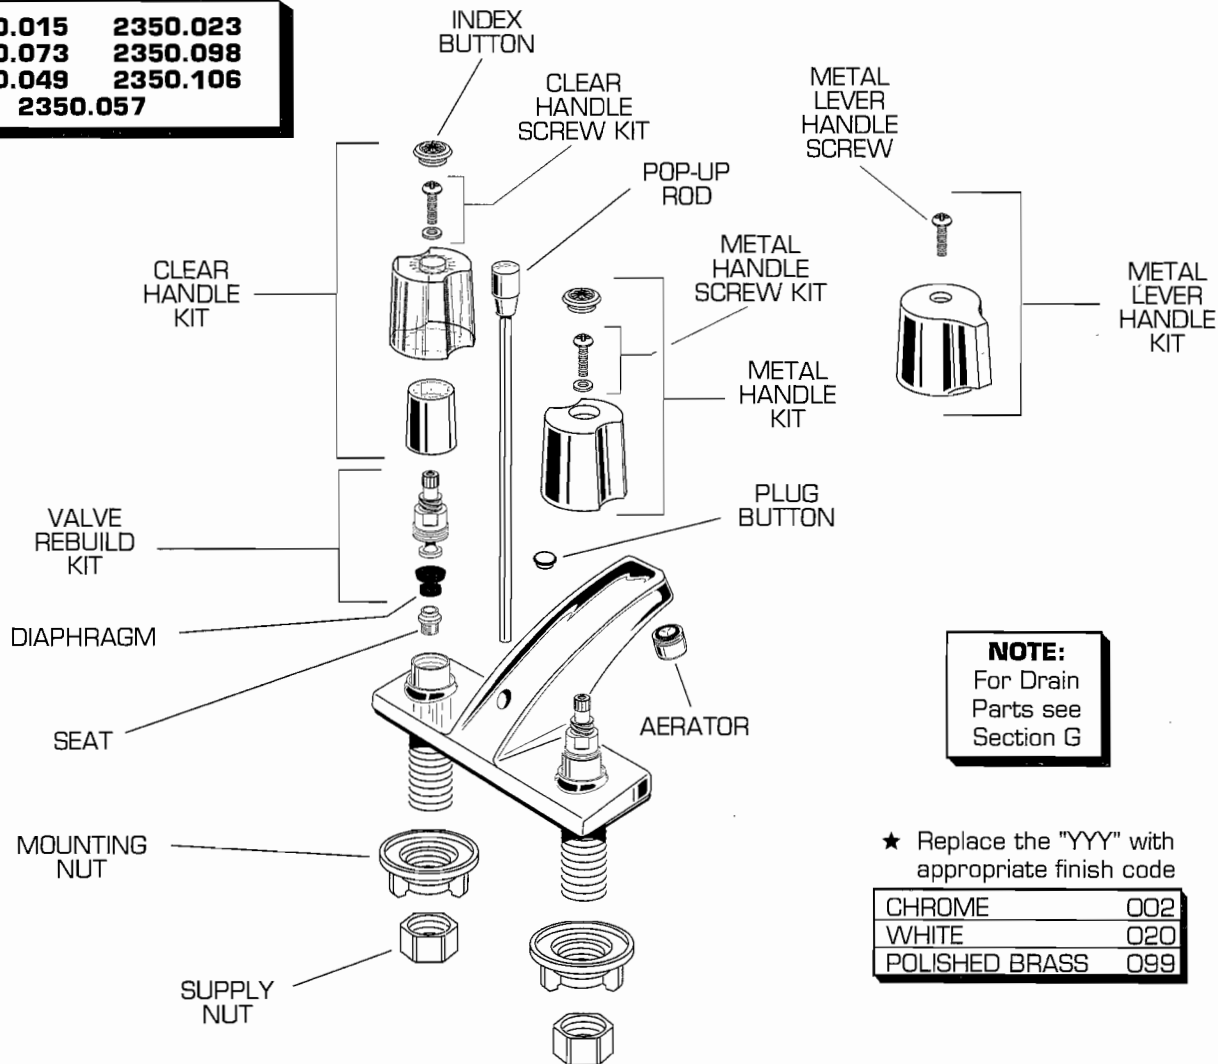

**CADET CENTERSET
LAVATORY FAUCET**

MODEL NUMBERS

2350.015 2350.023
 2350.073 2350.098
 2350.049 2350.106
 2350.057

NOTE:
 For Drain
 Parts see
 Section G

★ Replace the "YYY" with appropriate finish code

| | |
|----------------|-----|
| CHROME | 002 |
| WHITE | 020 |
| POLISHED BRASS | 099 |

| REPAIR PARTS | DESCRIPTION | PART NUMBER ★ | PKG QTY |
|--------------|----------------------------------|----------------|---------|
| Handles | Clear Handle Kit | 044291-YYYOA ■ | 1 pair |
| | Clear Handle Screw Kit | 042798-0070A | 1 |
| | Metal Handle Kit | 044292-YYYOA △ | 1 pair |
| | Metal Handle Screw Kit | 042794-0070A | 1 |
| | Metal Lever Handle Kit | 066271-0020A | 1 pair |
| | Metal Lever Handle Screw | 000690-0020A | 1 |
| | Index Button | 068498-0070A | 1 pair |
| Faucet Parts | Aerator | 066070-YYYOA | 1 |
| | Valve Rebuild Kit (Knob Handle) | 066287-0070A | 1 pair |
| | Valve Rebuild Kit (Lever Handle) | 066288-0070A | 1 pair |
| | Diaphragm | 044293-0070A | 2 |
| | Seat | 044257-0040A | 2 |
| | Supply Nut (Brass) | 024220-0070A | 2 |
| | Mounting Nut | 065800-0070A | 2 |
| | Plug Button | 026344-0070A | 1 |
| Pop-up Rod | 026374-YYYOA | 1 | |

■ Not available in "020" White finish.
 △ Not available in "099" Polished Brass finish.