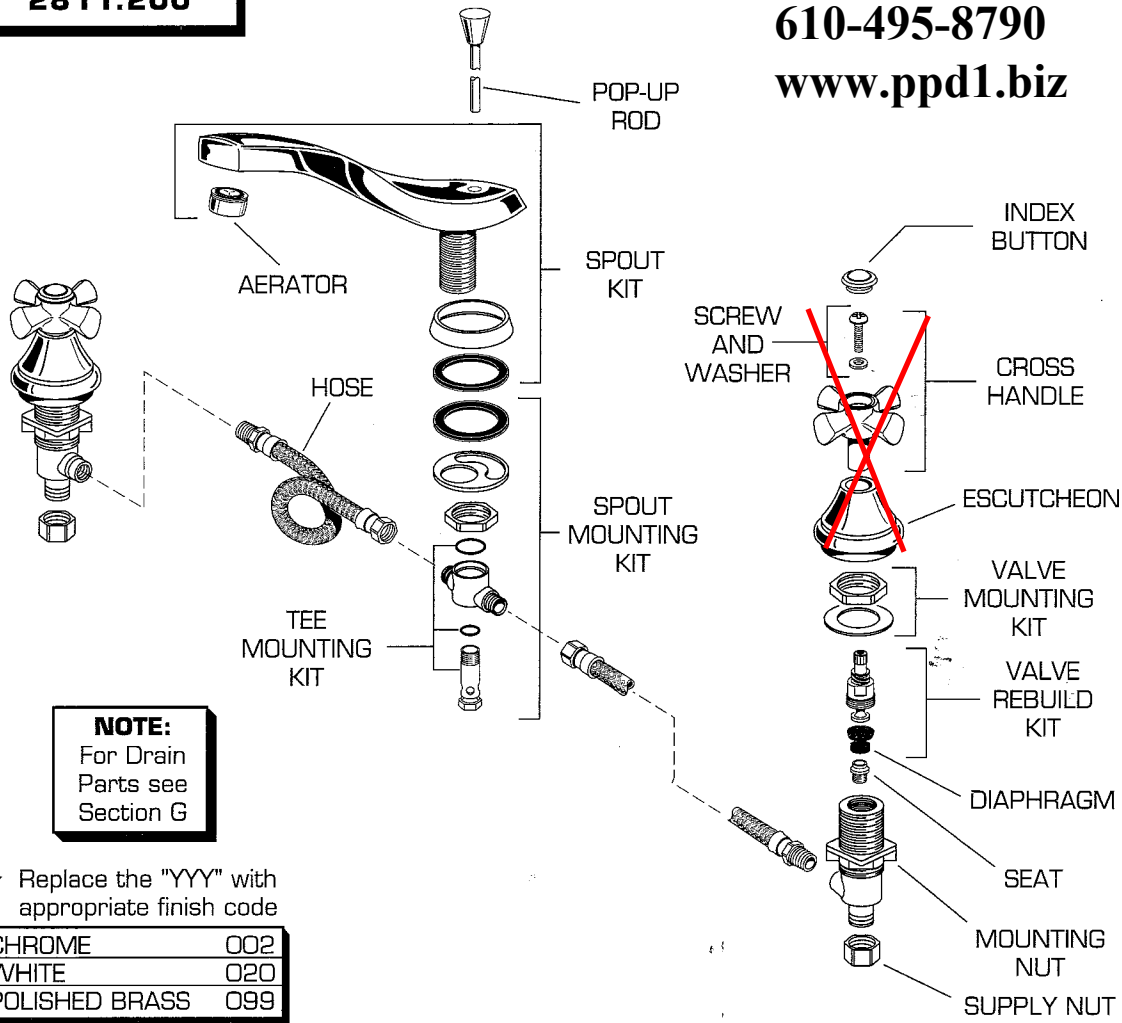

**CADET PRESTIGE SPREAD
LAVATORY FAUCET
MODEL NUMBERS**

2811.200

American Standard

**Plumbing Parts Depot
610-495-8790
www.ppd1.biz**

★ Replace the "YYY" with appropriate finish code

CHROME	002
WHITE	020
POLISHED BRASS	099

REPAIR PARTS	DESCRIPTION	PART NUMBER ★	PKG QTY
Handles	Cross Handle	✦ 066555-YYY0A	1
	Escutcheon	✦ 031008-YYY0A	1
	Index Button	✦ 066522-YYY0A Δ	1 Pair
	Screw & Washer	066541-0070A	2 Sets
Faucet Parts	Spout Kit (with Aerator)	066534-YYY0A	1
	Aerator	066070-YYY0A	1
	Valve Rebuild Kit	066287-0070A	1 Pair
	Diaphragm	044293-0070A	2
	Seat	044257-0040A	2
	Supply Nut (Brass)	024220-0070A	2
	Spout Mounting Kit	066535-0070A	1
	Mounting Nut	028828-0070A	2
	Valve Mounting Kit	069089-0070A	2 Sets
	Hose	028880-0070A	1
	Pop-up Rod	028617-YYY0A	1
	Tee Mounting Kit	029087-0070A	1

✦ Limited inventory. Please call for availability.
Δ For White faucets, replace "YYY" with "002."

American Standard

Plumbing Parts Depot

610-495-8790

PRESTIGE SPREAD LAVATORY FAUCET MODEL NUMBERS

2271.232	2271.221
2271.222	2271.223
2271.224	2272.221
2272.232	