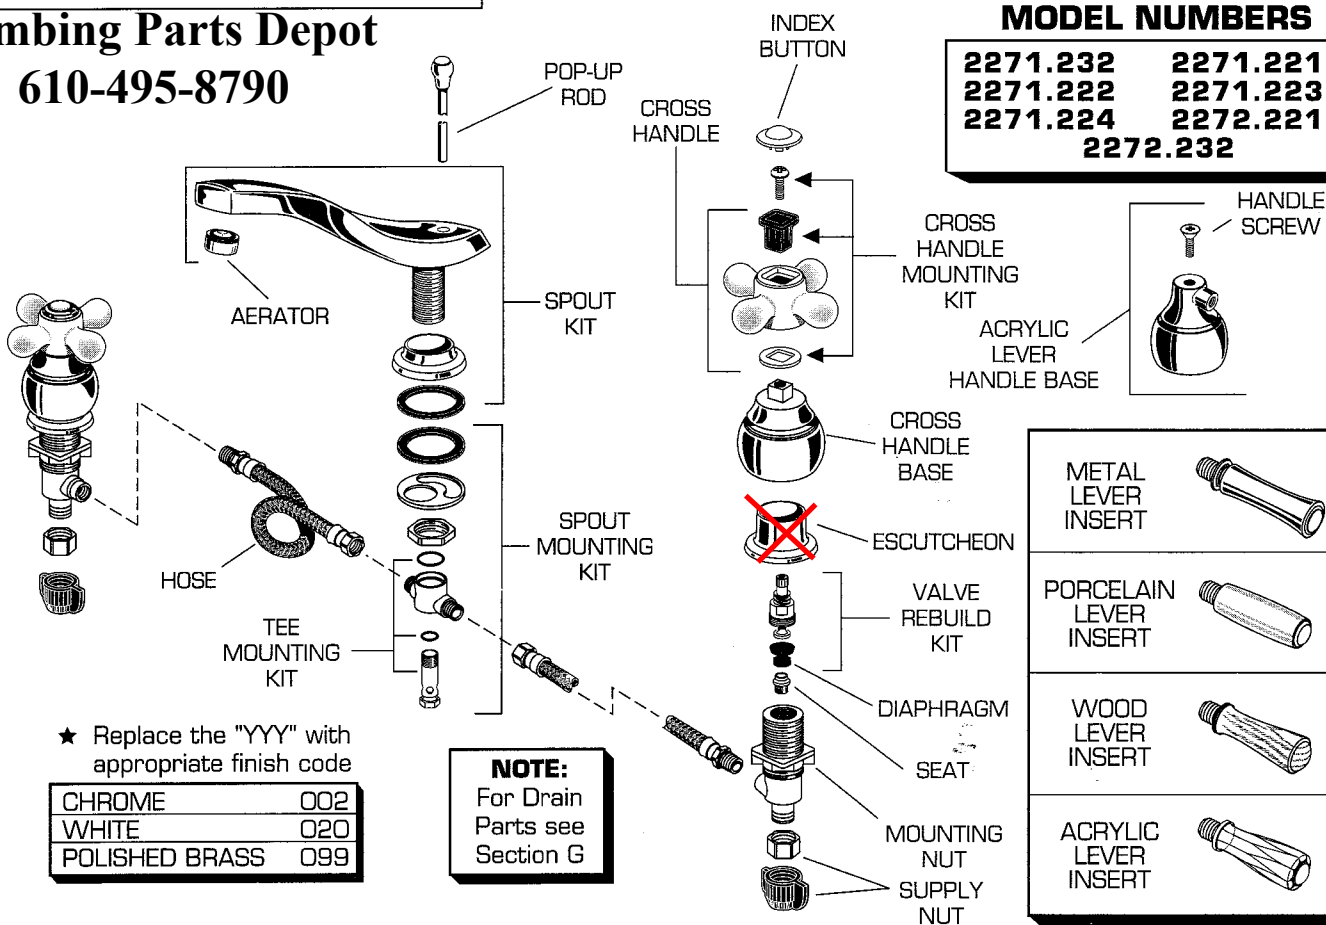

REPAIR PARTS	DESCRIPTION	PART NUMBER ★	PKG QTY
Handles	Cross Handle	✦ 066555-YYY0A	1
	Escutcheon	✦ 031008-YYY0A	1
	Index Button	✦ 066522-YYY0A Δ	1 Pair
	Screw & Washer	066541-0070A	2 Sets
Faucet Parts	Spout Kit (with Aerator)	066534-YYY0A	1
	Aerator	066070-YYY0A	1
	Valve Rebuild Kit	066287-0070A	1 Pair
	Diaphragm	044293-0070A	2
	Seat	044257-0040A	2
	Supply Nut (Brass)	024220-0070A	2
	Spout Mounting Kit	066535-0070A	1
	Mounting Nut	028828-0070A	2
	Valve Mounting Kit	069089-0070A	2 Sets
	Hose	028880-0070A	1
	Pop-up Rod	028617-YYY0A	1
	Tee Mounting Kit	029087-0070A	1

✦ Limited inventory. Please call for availability.
Δ For White faucets, replace "YYY" with "002."

American Standard

Plumbing Parts Depot

610-495-8790

PRESTIGE SPREAD LAVATORY FAUCET MODEL NUMBERS

2271.232	2271.221
2271.222	2271.223
2271.224	2272.221
2272.232	

REPAIR PARTS	DESCRIPTION	PART NUMBER ★	PKG QTY
Handles	Cross Handle Mounting Kit	042787-0070A	1
	Cross Handle	042692-0070A	1
	Cross Handle Base	043308-YYY0A	1
	Lever Handle Screw	042788-YYY0A	1
	Lever Handle Screw	043467-YYY0A	1
	Porcelain Lever Inserts	043547-YYY0A	1 Insert
	Metal Lever Inserts	043356-YYY0A ■	1 Insert
	Wood Lever Inserts	043515-0070A	1 Insert
	Acrylic Lever Inserts	043354-0070A	1 Insert
	Escutcheon	043319-YYY0A	2
	Index Button	042628-YYY0A Δ	1 Pair
Faucet Parts	Spout Kit (with Aerator)	066534-YYY0A	1
	Aerator	066070-YYY0A	1
	Valve Rebuild Kit (Cross Handle)	066287-0070A	1 Pair
	Valve Rebuild Kit (Lever Handle)	066288-0070A	1 Pair
	Diaphragm	044293-0070A	2
	Seat	044257-0040A	2
	Supply Nut (Brass)	024220-0070A	2
	Supply Nut (Plastic)	043379-0070A	2
	Spout Mounting Kit	066535-0070A	1
	Mounting Nut	028828-0070A	2
	Valve Mounting Kit	069089-0070A	2 Sets
	Hose	028880-0070A	1
	Pop-up Rod	042632-YYY0A	1
Tee Mounting Kit	029087-0070A	1	