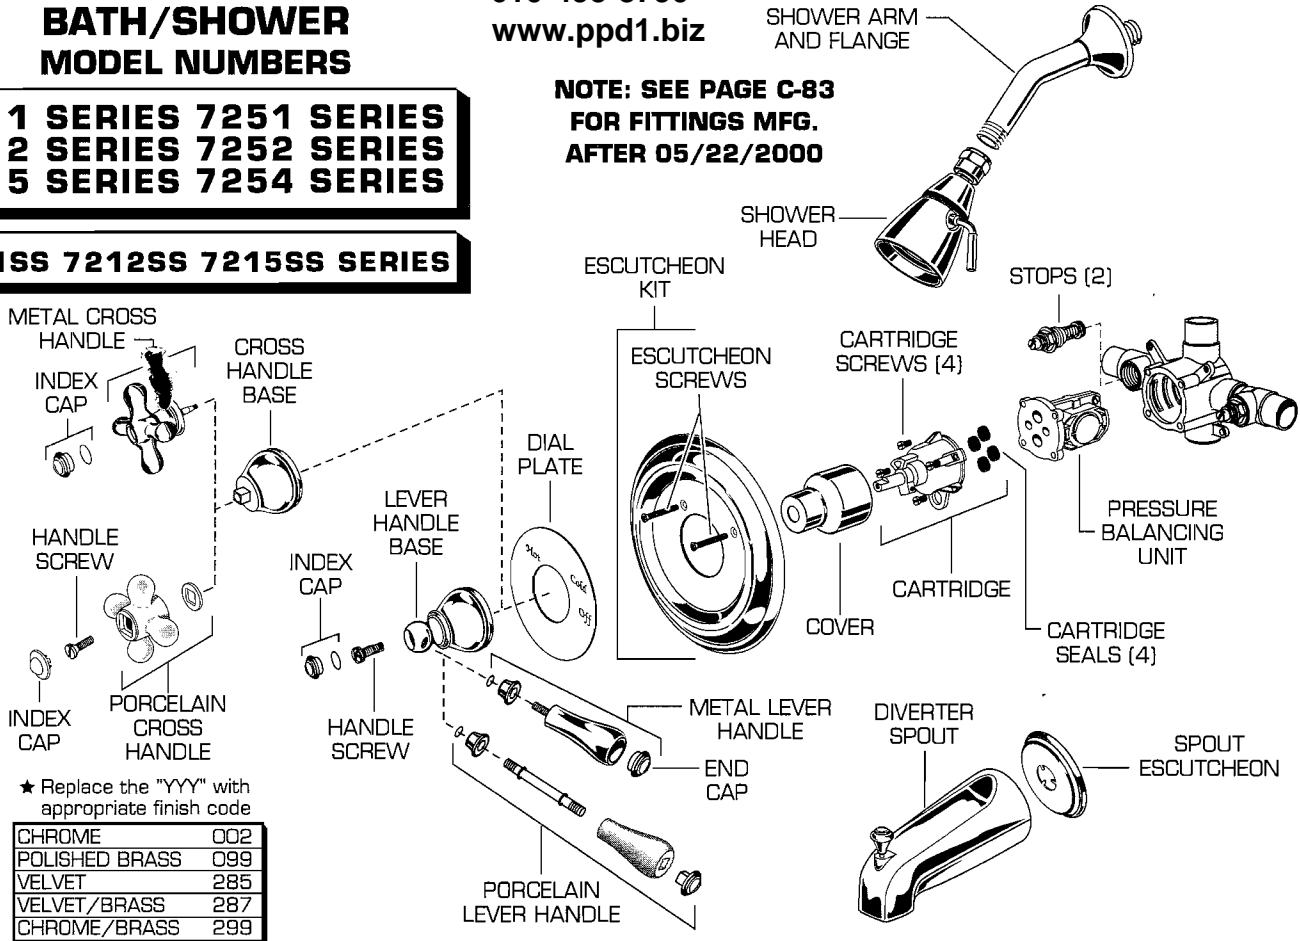

**NOTE: SEE PAGE C-83  
FOR FITTINGS MFG.  
AFTER 05/22/2000**

★ Replace the "YYY" with appropriate finish code

CHROME	002
POLISHED BRASS	099
VELVET	285
VELVET/BRASS	287
CHROME/BRASS	299

REPAIR PARTS	DESCRIPTION	PART NUMBER ★	PKG QTY
Handle Parts	Index Cap	021470-YYYOA	1
	Handle Screw	021469-0070A	1
	Porcelain Lever Handle	060353-YYYOA	1
	Metal lever handle	060354-YYYOA	1
	End Cap	021470-YYYOA	1
	Lever Handle Base	916514-YYYOA	1
	Metal Cross	013315-YYYOA	1
	Porcelain Cross Handle	042692-0070A	1
	Index Cap (Porcelain Cross)	013311-YYYOA	1 Set
	Cross Handle Base	908502-YYYOA	1
Valve Parts	Cartridge kit	051337-0070A	1
	Cartridge Screws	078465-0070A	4
	Cartridge Seals	010550-0070A	4
	Check Stop Kit	078321-0070A	1
	Screwdriver Stop Kit	051122-0070A	1
	Pressure Balance Unit	077171-0070A	1
Trim Parts	Dial Plate (White)	923005-0070A	1
	Dial Plate (Finishes)	923005-YYYOA	1
	Escutcheon Kit	060278-YYYOA	1
	Escutcheon Screws	078016-0020A	2
	Cover	045057-YYYOA	1
	Diverter Spout (Slip-on)	060409-YYYOA	1
	Diverter Spout (IPS)	060340-YYYOA	1
	Spout Escutcheon	907520-YYYOA	1
	Shower Head	060339-YYYOA	1
	Shower Arm and Flange	060351-YYYOA	1
	3/4" Extension Kit (Not Shown)	078522-YYYOA	1