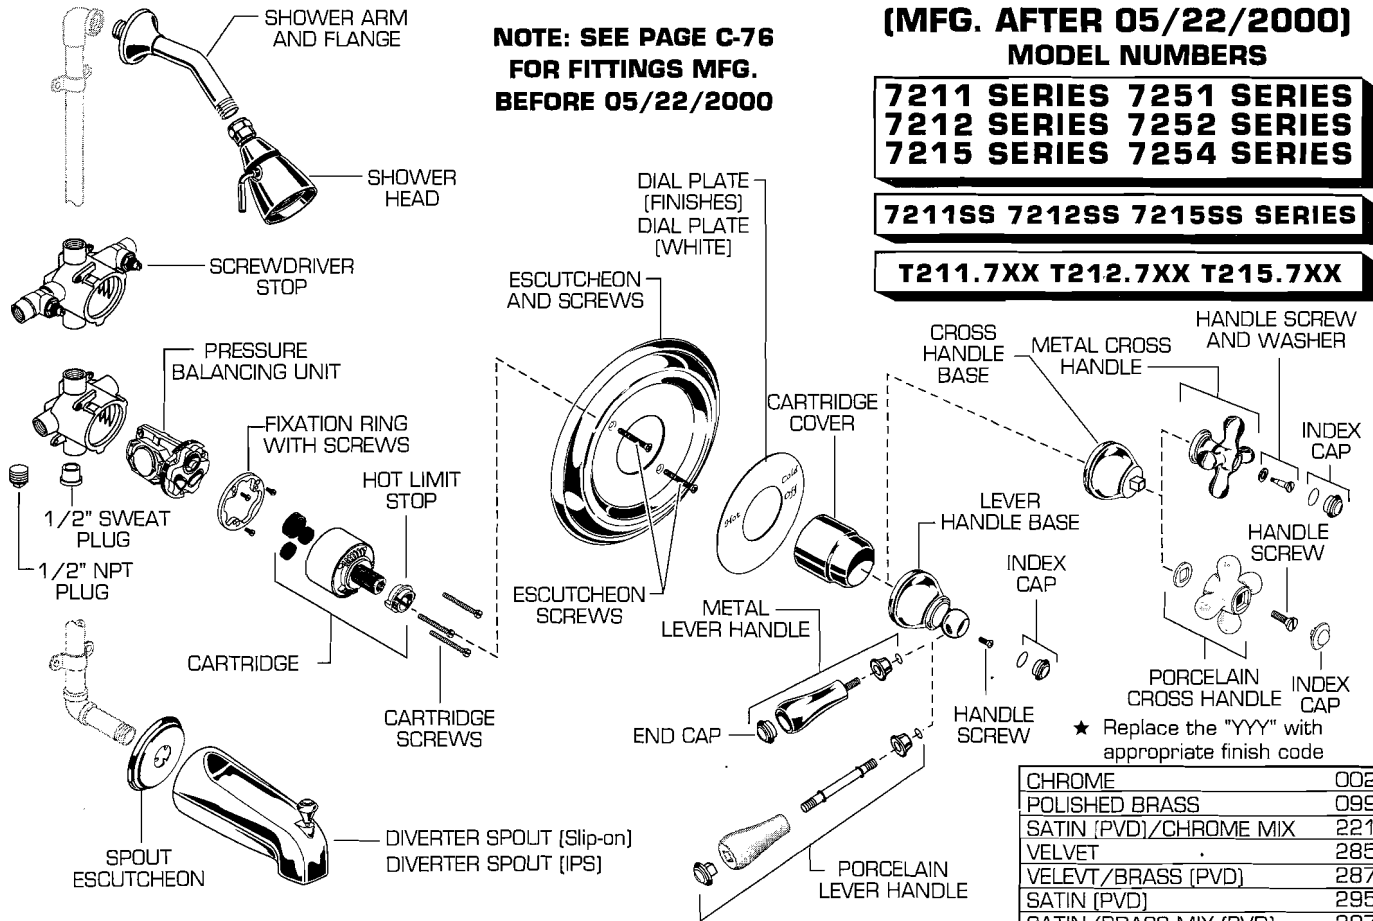

HAMPTON PRESSURE BALANCE BATH/SHOWER (MFG. AFTER 05/22/2000) MODEL NUMBERS

7211 SERIES 7251 SERIES
7212 SERIES 7252 SERIES
7215 SERIES 7254 SERIES

7211SS 7212SS 7215SS SERIES

T211.7XX T212.7XX T215.7XX

CHROME	002
POLISHED BRASS	099
SATIN (PVD)/CHROME MIX	221
VELVET	285
VELVET/BRASS (PVD)	287
SATIN (PVD)	295
SATIN/BRASS MIX (PVD)	297
CHO./POL. BRASS MIXAGE	299

REPAIR PARTS	DESCRIPTION	PART NUMBER ★	PKG QTY
Handle Parts	Index Cap	Q21470-YYYQA	1
	Handle Screw [Lever Handle]	A918657-007QA	1
	Porcelain Lever Handle	O60353-YYYQA	1
	Metal Lever Handle	O60354-YYYQA	1
	End Cap	Q21470-YYYQA	1
	Lever Handle Base	M916590-YYYQA	1
	Metal Cross	O13315-YYYQA	1
	Handle Screw and Washer [Cross]	M961814-007QA	1
	Porcelain Cross Handle	O42692-007QA	1
	Handle Screw [Porcelain Cross]	A918576007QA	1
	Index Cap [Porcelain Cross]	O13311-YYYQA	1 set
	Cross Handle Base	M916591-YYYQA	1
Valve Parts	Cartridge	A954440-007QA	1
	Hot Limit Stop	A923671-007QA	1
	Cartridge Screws	Q23603-007QA	3
	Screwdriver Stop	O51122-007QA	1
	Pressure Balance Unit	M952100-007QA	1
	Fixation Ring with Screws	M961854-007QA	1
	1/2" Sweat Plug	O50145-007QA	1
	1/2" IPS Plug	Q27816-007QA	1
	Dial Plate [White]	923005-007QA	1
	Dial Plate [Finishes]	923005-YYYQA	1
Trim Parts	Escutcheon Screws	O78016-002QA	2
	Escutcheon and Screws	M961810-YYYQA	1
	Cartridge Cover	M907051-YYYQA	1
	Diverter Spout [Slip-on]	O60409-YYYQA	1
	Diverter Spout [IPS]	O60340-YYYQA	1
	Spout Escutcheon	907520-YYYQA	1
	Shower Head	O60339-YYYQA	1
	Shower Arm and Flange	O60351-YYYQA	1
	3/4" Extension Kit [Not Shown]	M961818-YYYQA	1