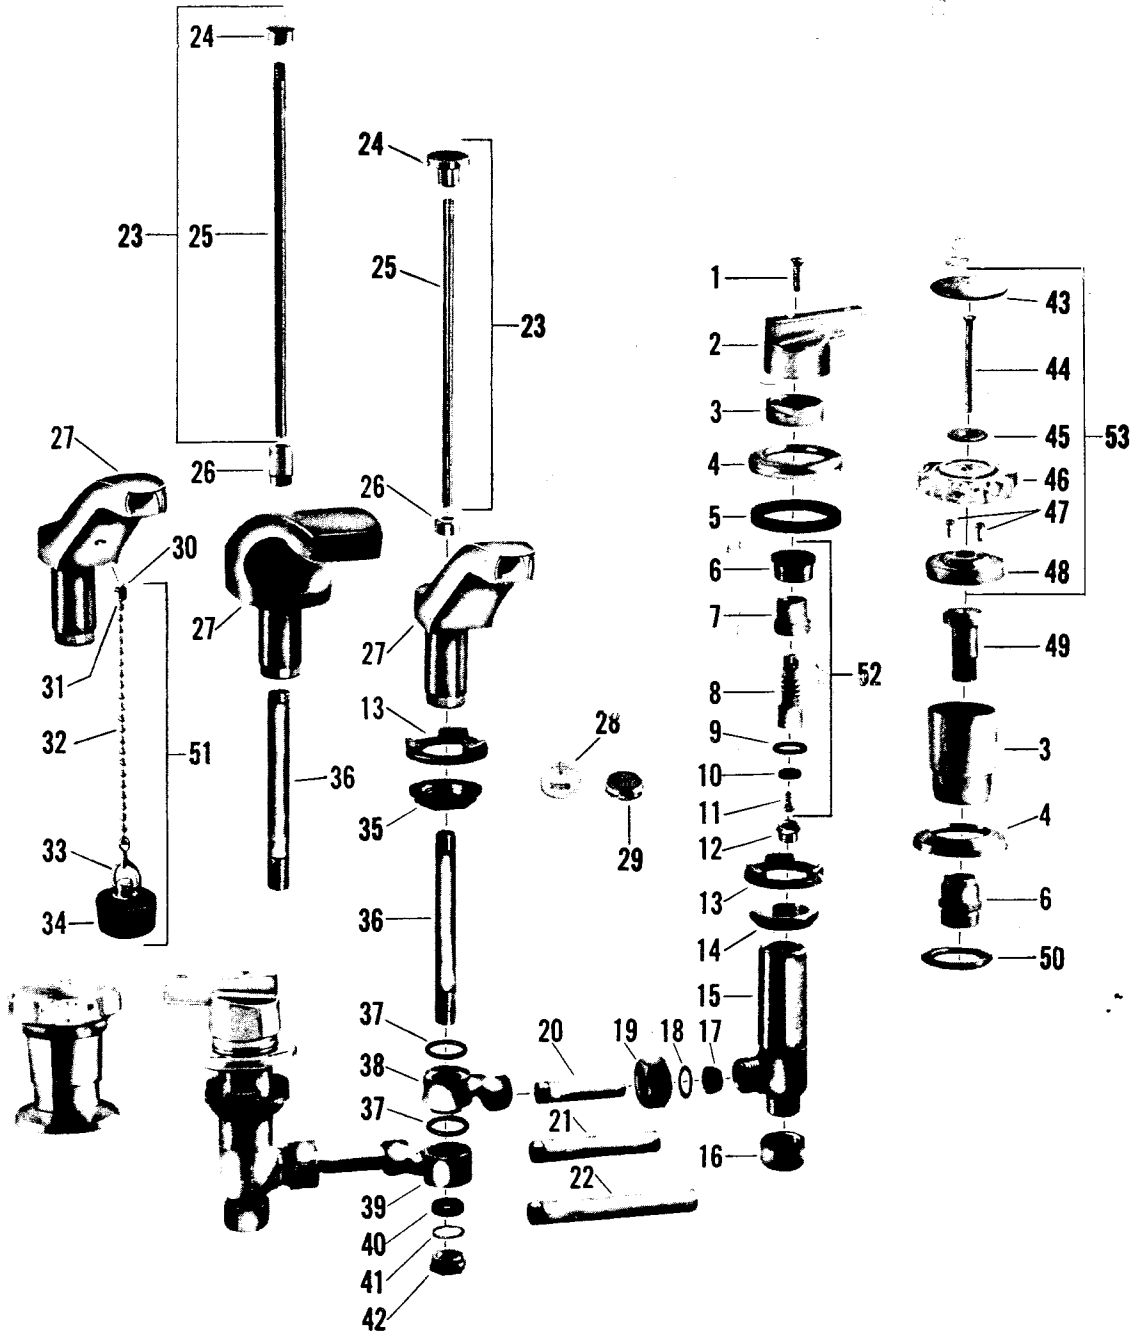

800-448-8977 www.ppd1.biz

no.	description	part no.	R 2100	R 2102	R 2111	R 2140	R 2142
			R 2101	R 2103		R 2141	R 2143
1	Screw	852-11					
2	Handle - Specify Index	64071-02					
3	Escutcheon Holder	800-32					
4	Escutcheon Holder	25164-03					
4	Escutcheon	679-32					
4	Escutcheon	25887-03					
5	Washer	446-27					
6	Lock Nut	855-17					
6	Lock Nut	508-17					
7	Stem Nut - R.H. Threads	854-17					
7	Stem Nut - L.H. Threads	857-17					
8	Stem w/washer & Screw - R.H. Threads	853-14					
8	Stem w/washer & Screw - L.H. Threads	856-14					
9	"O" Ring	886-17					
10	Seat Washer	858-17					
11	Seat Washer Screw	759-27					
12	Seat	862-14					
13	Prong Washer	366-39					
14	Lock Nut	25045-08					
15	Body w/seat	8163-08					
16	Coupling Nut	24220-08					
17	Slip Joint Washer	1010-17					
18	Friction Washer	21391-08					
19	Slip Joint Nut	1231-27					
20	Tube - 8" Centers	25124-08					
21	Tube - 10" Centers	25125-08					
22	Tube - 12" Centers	25126-08					
23	Lift Rod & Knob	5031-02					
23	Lift Rod & Knob	5059-03					
24	Lift Knob	25965-02					
24	Lift Knob	25960-03					
25	Lift Rod	25805-02					
25	Lift Rod	25802-03					
26	Spout Cap	25452-02					
26	Spout Cap	25453-02					
26	Spout Cap	25850-03					
27	Spout Assembly w/aerator - 3 3/4" * (Parts 26-27-28-35-36-42)	7260-02					
27	Spout Assembly w/aerator - 4 3/4" * (Parts 26-27-28-35-36-42)	7284-02					
27	Spout Assembly w/aerator - 3 3/4" * (Parts 26-27-28-35-36-42)	4988-03					
27	Spout Assembly w/end trim - 3 3/4" * (Parts 26-27-29-35-36-42)	7256-02					
27	Spout Assembly w/end trim - 4 3/4" * (Parts 26-27-29-35-36-42)	7285-02					
27	Spout Assembly w/aerator & Chain & Stopper - 3 3/4" * (Parts 26-27-28-35-36-42-51)	5069-02					
27	Spout Assembly w/aerator & Chain & Stopper - 4 3/4" * (Parts 26-27-28-35-36-42-51)	7286-02					
27	Spout Assembly w/end trim & Chain & Stopper - 3 3/4" * (Parts 26-27-29-35-36-42-51)	5064-02					
27	Spout Assembly w/end trim & Chain & Stopper - 4 3/4" * (Parts 26-27-29-35-36-42-51)	7287-02					
28	Aerator	56110-02					
28	Aerator	56110-03					
29	End Trim	279-12					
30	Sleeve for Chain	275-02					
31	Chainstay Nut	28182-02					
32	Chain	1112-02					
33	Link	1128-22					
34	Rubber Stopper	1012-12					
35	Spout Lock Nut	24590-08					
36	Spout Tube	42827-08					
36	Spout Tube	42828-08					
37	"O" Ring	887-17					
38	Upper Tee Part	62193-08					
39	Lower Tee Part	62192-08					
40	Packing Washer	677-37					
41	Washer	678-27					
42	Packing Nut	674-27					
43	Button - Specify Index	25107-03					
44	Screw	572-15					
45	Washer	568-15					
46	Handle - Clear	586-17					
47	Handle Screw	570-15					
48	Handle Skirt	25120-03					
49	Handle Adapter	25963-08					
50	Lock Nut	509-17					
51	Chain & Stopper S/A	8174-02					
52	Nu-Re-Nu Trim - Cold - L.H. Threads	6080-04					
52	Nu-Re-Nu Trim - Hot - R.H. Threads	6079-04					
52	Nu-Re-Nu Trim - Hot or Cold - R.H. Threads (Monogram)	6078-04					
53	Assembled Handle - Specify Index	9251-03					
Sub-assemblies							
Valve S/A - Hot Side w/R.H. Thread Stem for R 2100-1-2-3 and R-2140-1-2-3 (Parts 12-14-15-52)		4977-08					
Valve S/A - Cold Side w/L.H. Thread Stem for R 2100-1-2-3 and R-2140-1-2-3 (Parts 12-14-15-52)		4978-08					
Valve S/A - Hot or Cold w/R.H. Thread Stem for R 2111 (Parts 12-14-15-52)		5021-08					
Supply Tee S/A - 8" Centers (Parts 20-37 thru 41)		4974-08					
Supply Tee S/A - 10" Centers (Parts 21-37 thru 41)		4975-08					
Supply Tee S/A - 12" Centers (Parts 22-37 thru 41)		4976-08					