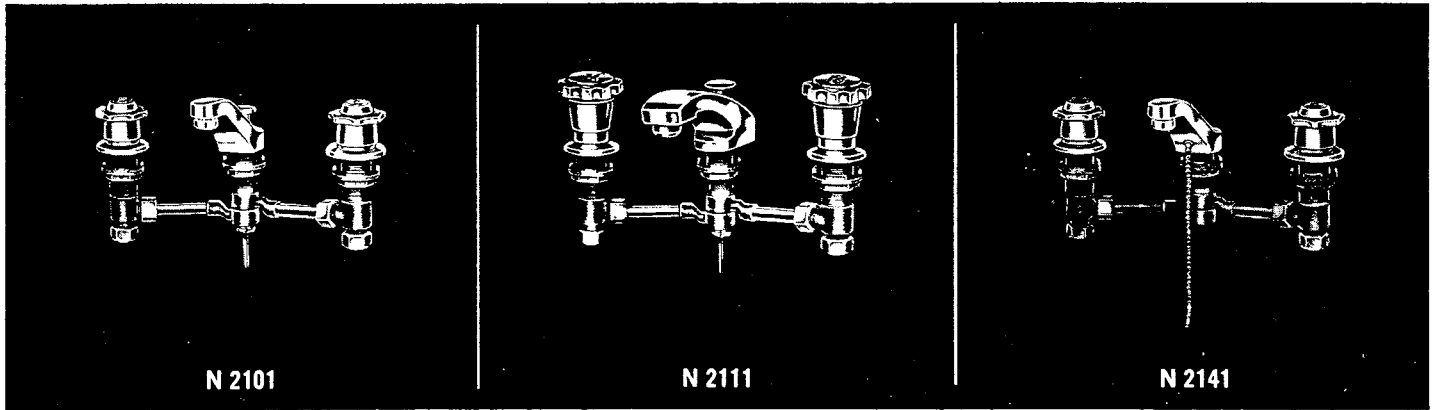

Spread Lavatory Fittings

Heritage and Monogram Trim—Aquaseal

Plumbing Parts Depot

800-448-8977 www.ppd1.biz