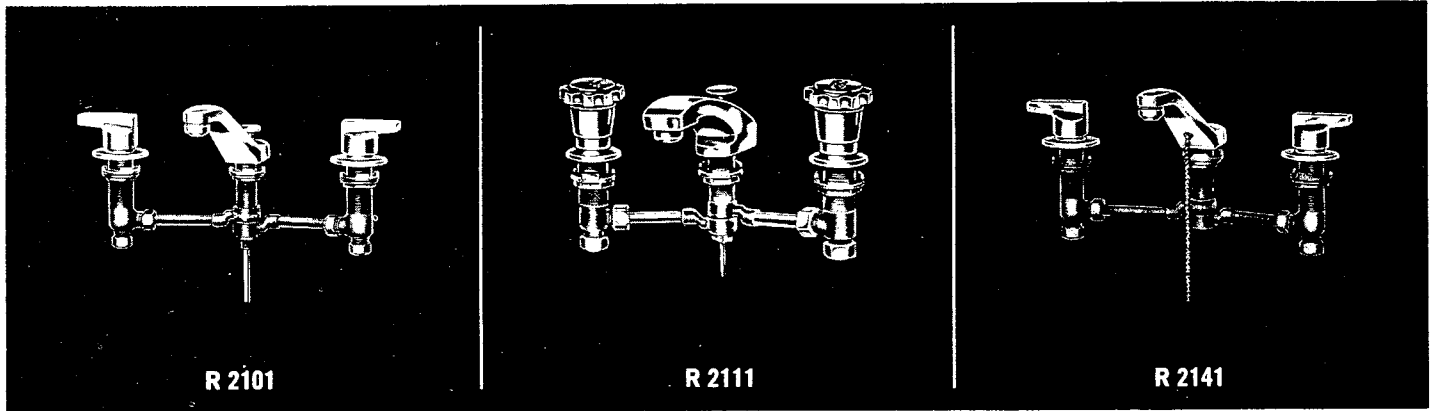

800-448-8977 www.ppd1.biz

no.	description	part no.	R 2100	R 2102	R 2111	R 2140	R 2142
			R 2101	R 2103		R 2141	R 2143
1	Screw	852-11					
2	Handle - Specify Index	64071-02					
3	Escutcheon Holder	800-32					
4	Escutcheon Holder	25164-03					
4	Escutcheon	679-32					
4	Escutcheon	25887-03					
5	Washer	446-27					
6	Lock Nut	855-17					
6	Lock Nut	508-17					
7	Stem Nut - R.H. Threads	854-17					
7	Stem Nut - L.H. Threads	857-17					
8	Stem w/washer & Screw - R.H. Threads	853-14					
8	Stem w/washer & Screw - L.H. Threads	856-14					
9	"O" Ring	886-17					
10	Seat Washer	858-17					
11	Seat Washer Screw	759-27					
12	Seat	862-14					
13	Prong Washer	366-39					
14	Lock Nut	25045-08					
15	Body w/seat	8163-08					
16	Coupling Nut	24220-08					
17	Slip Joint Washer	1010-17					
18	Friction Washer	21391-08					
19	Slip Joint Nut	1231-27					
20	Tube - 8" Centers	25124-08					
21	Tube - 10" Centers	25125-08					
22	Tube - 12" Centers	25126-08					
23	Lift Rod & Knob	5031-02					
23	Lift Rod & Knob	5059-03					
24	Lift Knob	25965-02					
24	Lift Knob	25960-03					
25	Lift Rod	25805-02					
25	Lift Rod	25802-03					
26	Spout Cap	25452-02					
26	Spout Cap	25453-02					
26	Spout Cap	25850-03					
27	Spout Assembly w/aerator - 3 3/4" * (Parts 26-27-28-35-36-42)	7260-02					
27	Spout Assembly w/aerator - 4 3/4" * (Parts 26-27-28-35-36-42)	7284-02					
27	Spout Assembly w/aerator - 3 3/4" * (Parts 26-27-28-35-36-42)	4988-03					
27	Spout Assembly w/end trim - 3 3/4" * (Parts 26-27-29-35-36-42)	7256-02					
27	Spout Assembly w/end trim - 4 3/4" * (Parts 26-27-29-35-36-42)	7285-02					
27	Spout Assembly w/aerator & Chain & Stopper - 3 3/4" * (Parts 26-27-28-35-36-42-51)	5069-02					
27	Spout Assembly w/aerator & Chain & Stopper - 4 3/4" * (Parts 26-27-28-35-36-42-51)	7286-02					
27	Spout Assembly w/end trim & Chain & Stopper - 3 3/4" * (Parts 26-27-29-35-36-42-51)	5064-02					
27	Spout Assembly w/end trim & Chain & Stopper - 4 3/4" * (Parts 26-27-29-35-36-42-51)	7287-02					
28	Aerator	56110-02					
28	Aerator	56110-03					
29	End Trim	279-12					
30	Sleeve for Chain	275-02					
31	Chainstay Nut	28182-02					
32	Chain	1112-02					
33	Link	1128-22					
34	Rubber Stopper	1012-12					
35	Spout Lock Nut	24590-08					
36	Spout Tube	42827-08					
36	Spout Tube	42828-08					
37	"O" Ring	887-17					
38	Upper Tee Part	62193-08					
39	Lower Tee Part	62192-08					
40	Packing Washer	677-37					
41	Washer	678-27					
42	Packing Nut	674-27					
43	Button - Specify Index	25107-03					
44	Screw	572-15					
45	Washer	568-15					
46	Handle - Clear	586-17					
47	Handle Screw	570-15					
48	Handle Skirt	25120-03					
49	Handle Adapter	25963-08					
50	Lock Nut	509-17					
51	Chain & Stopper S/A	8174-02					
52	Nu-Re-Nu Trim - Cold - L.H. Threads	6080-04					
52	Nu-Re-Nu Trim - Hot - R.H. Threads	6079-04					
52	Nu-Re-Nu Trim - Hot or Cold - R.H. Threads (Monogram)	6078-04					
53	Assembled Handle - Specify Index	9251-03					
Sub-assemblies							
Valve S/A - Hot Side w/R.H. Thread Stem for R 2100-1-2-3 and R-2140-1-2-3 (Parts 12-14-15-52)		4977-08					
Valve S/A - Cold Side w/L.H. Thread Stem for R 2100-1-2-3 and R-2140-1-2-3 (Parts 12-14-15-52)		4978-08					
Valve S/A - Hot or Cold w/R.H. Thread Stem for R 2111 (Parts 12-14-15-52)		5021-08					
Supply Tee S/A - 8" Centers (Parts 20-37 thru 41)		4974-08					
Supply Tee S/A - 10" Centers (Parts 21-37 thru 41)		4975-08					
Supply Tee S/A - 12" Centers (Parts 22-37 thru 41)		4976-08					