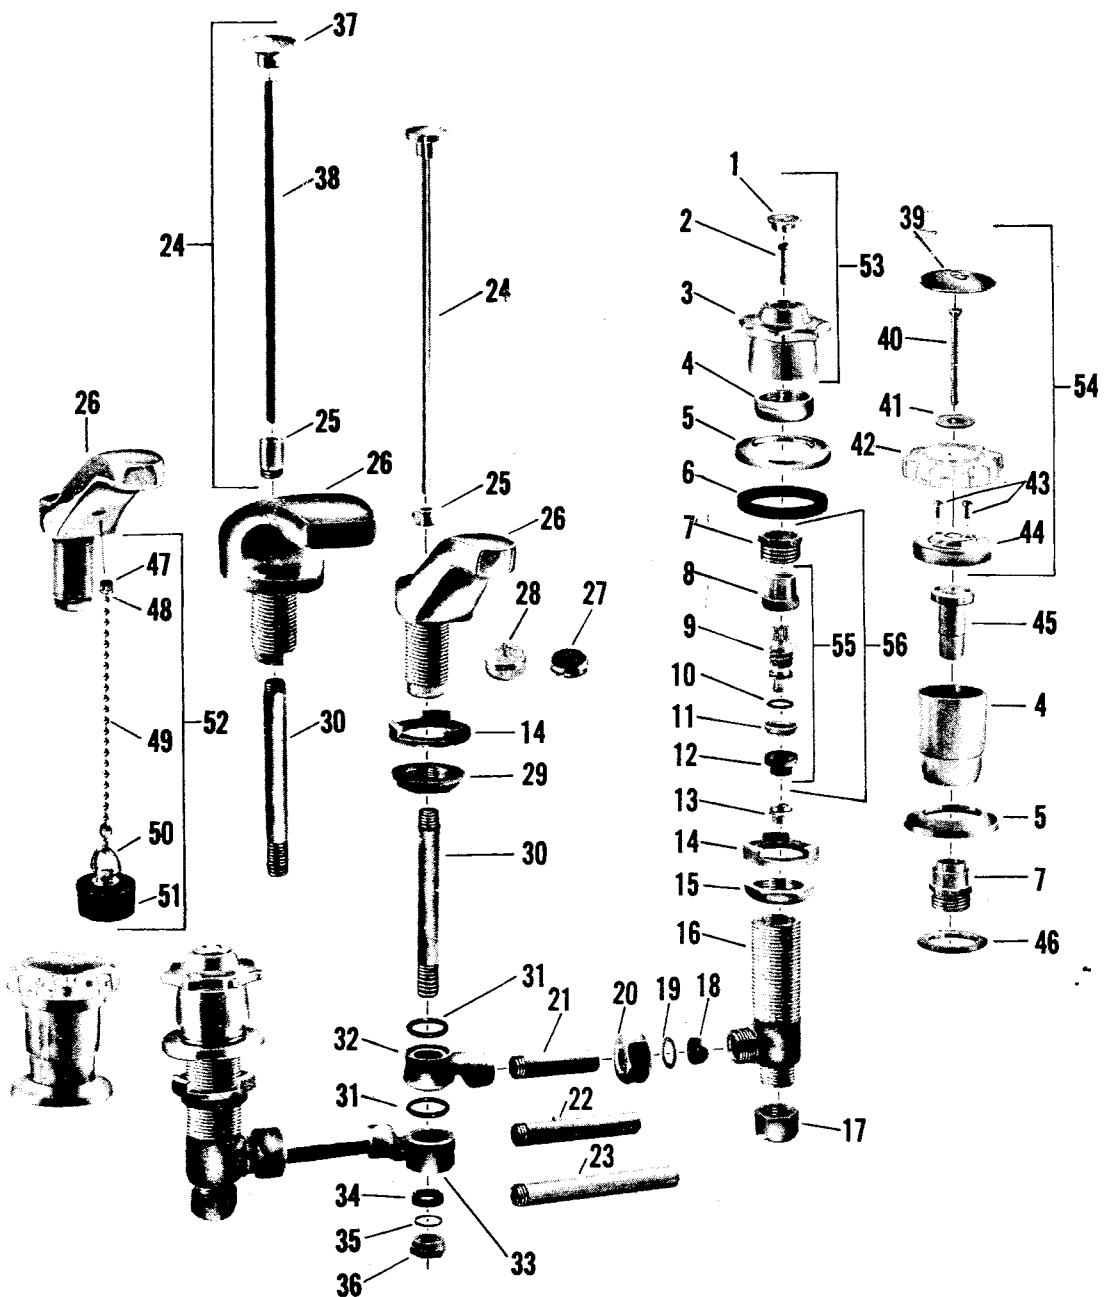

Spread Lavatory Fittings

Heritage and Monogram Trim—Aquaseal

Plumbing Parts Depot

800-448-8977 www.ppd1.biz