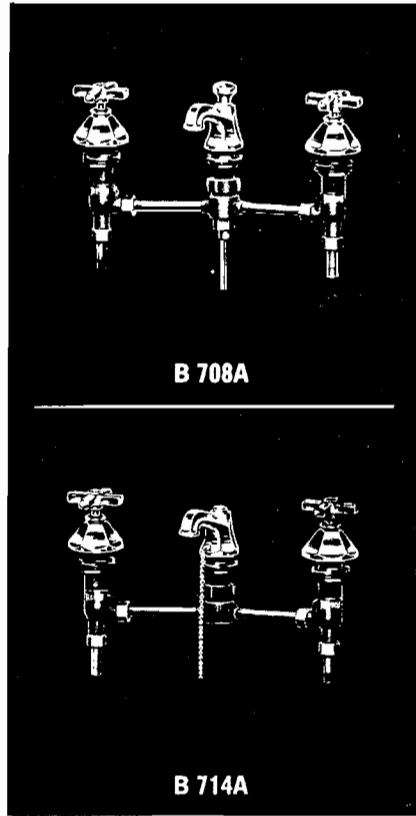

Spread Lavatory Fittings

Standard Trim — RE-NU

Plumbing Parts Depot
800-448-8977 www.ppd1.biz

Limited Parts
Available

no.	description	part no.	B 708-9	B 708-9A	B 714 B 715	B 714 A B 715 A
1	Button - Specify Index	1255-12				
2	Handle Screw	264-17				
3	Handle	1186-12				
4	Escutcheon	1256-22				
5	Escutcheon Nipple	39994-05				
6	Stuffing Nut	1184-17				
7	Stem Packing	1311-07				
8	Stuffing Box	36663-08				
9	Stuffing Box Washer	73-07				
10	Brass Washer	1167-17				
11	Stem w/washer & Screw - Hot or Cold - R.H. Thread	21186-02				
12	Seat Washer	441-07				
13	Seat Washer Screw	159-17				
14	Re-Nu Sleeve - Hot or Cold - R.H. Thread	20336-08				
15	Valve Lock Nut	24526-08				
16	Iron Washer	1519-08				
17	Valve Body	36751-08				
18	Coupling	95-15				
19	Coupling Nut	24220-08				
20	Slip Joint Washer	1010-17				
21	Friction Washer	21391-08				
22	Slip Joint Nut	1231-27				
23	Supply Tube	41497-08				
24	Lift Knob	1189-12				
25	Lift Rod - 11 7/8" Long	39799-02				
26	Spout Cap	19155-02				
	Spout Cap	19408-02				
	Spout Cap	36360-02				
27	3 3/4" Spout w/shank	22224-02				
	3 3/4" Spout w/shank	22226-02				
	3 3/4" Spout w/shank	8170-02				
	3 3/4" Spout w/shank	8173-02				
	4 3/4" Spout w/shank	22223-02				
	4 3/4" Spout w/shank	22225-02				
	4 3/4" Spout w/shank	8167-02				
	4 3/4" Spout w/shank	8175-02				
28	Stream Regulator	33953-08				
29	Aerator Adapter	168-25				
30	Aerator	56117-02				
31	Spout Lock Nut	24590-08				
32	Slip Joint Nut	24748-08				
33	Slip Joint Washer	396-07				
34	Supply Tee	20187-08				
	Supply Tee	20177-08				
35	Spout Tube	41116-08				
36	Sleeve for Chain	275-02				
37	Chainstay Nut	28182-02				
38	Bead Chain	1112-02				
39	Link	1128-22				
40	Rubber Stopper	1012-12				
41	Handle Assembly - Specify Index	9171-02				
42	Chain & Stopper S/A	8174-02				
43	Re-Nu Unit S/A	18625-02				
44	Stuffing Box S/A	8138-08				
45	Lift Knob & Rod S/A	13722-02				
Sub-assemblies						
Supply Tee S/A (Parts 20 thru 23, 32-33-34)		16581-08				
Supply Tee S/A (Parts 23-32-33-34)		16583-08				
Valve S/A (Parts 5 thru 22)		15394-02				
Spout S/A - B-708 only (Parts 26-27-28-31-35)		13719-02				
Spout S/A - B-709 only (Parts 26-27-28-21-35)		13720-02				
Spout S/A - B-708-A only (Parts 27-29-30-31-35)		4873-02				
Spout S/A - B-709-A only (Parts 27-29-30-31-35)		4883-02				
Spout S/A - B-714 only (Parts 26-27-28-31-36 thru 40)		18565-02				
Spout S/A - B-715 only (Parts 26-27-28-31-36 thru 40)		18566-02				
Spout S/A - B-714-A only (Parts 26-27-29-30-31-36 thru 40)		4872-02				
Spout S/A - B-715-A only (Parts 26-27-29-30-31-36 thru 40)		4882-02				