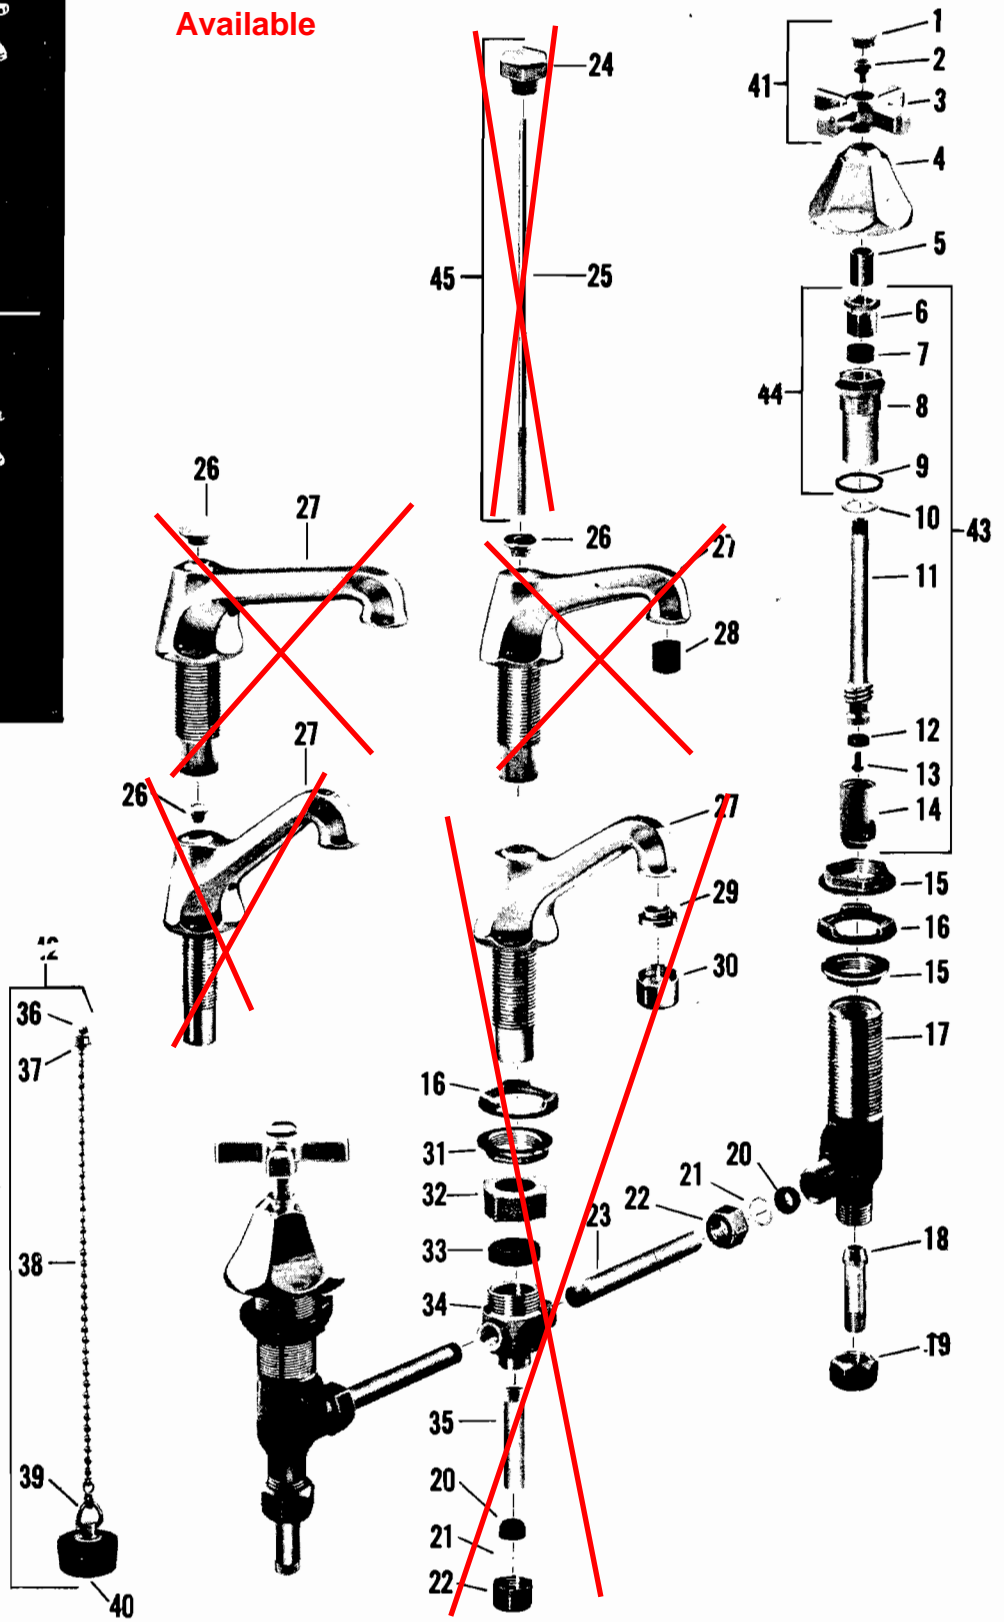

Spread Lavatory Fittings

Standard Trim — RE-NU

Plumbing Parts Depot
800-448-8977 www.ppd1.biz

Limited Parts
Available

no.	description	part no.	B 708-9	B 708-9A	B 714 B 715	B 714 A B 715 A
1	Button - Specify Index	1255-12				
2	Handle Screw	264-17				
3	Handle	1186-12				
4	Escutcheon	1256-22				
5	Escutcheon Nipple	39994-05				
6	Stuffing Nut	1184-17				
7	Stem Packing	1311-07				
8	Stuffing Box	36663-08				
9	Stuffing Box Washer	73-07				
10	Brass Washer	1167-17				
11	Stem w/washer & Screw - Hot or Cold - R.H. Thread	21186-02				
12	Seat Washer	441-07				
13	Seat Washer Screw	159-17				
14	Re-Nu Sleeve - Hot or Cold - R.H. Thread	20336-08				
15	Valve Lock Nut	24526-08				
16	Iron Washer	1519-08				
17	Valve Body	36751-08				
18	Coupling	95-15				
19	Coupling Nut	24220-08				
20	Slip Joint Washer	1010-17				
21	Friction Washer	21391-08				
22	Slip Joint Nut	1231-27				
23	Supply Tube	41497-08				
24	Lift Knob	1189-12				
25	Lift Rod - 11 7/8" Long	39799-02				
26	Spout Cap	19155-02				
	Spout Cap	19408-02				
	Spout Cap	36360-02				
27	3 3/4" Spout w/shank	22224-02				
	3 3/4" Spout w/shank	22226-02				
	3 3/4" Spout w/shank	8170-02				
	3 3/4" Spout w/shank	8173-02				
	4 3/4" Spout w/shank	22223-02				
	4 3/4" Spout w/shank	22225-02				
	4 3/4" Spout w/shank	8167-02				
	4 3/4" Spout w/shank	8175-02				
28	Stream Regulator	33953-08				
29	Aerator Adapter	168-25				
30	Aerator	56117-02				
31	Spout Lock Nut	24590-08				
32	Slip Joint Nut	24748-08				
33	Slip Joint Washer	396-07				
34	Supply Tee	20187-08				
	Supply Tee	20177-08				
35	Spout Tube	41116-08				
36	Sleeve for Chain	275-02				
37	Chainstay Nut	28182-02				
38	Bead Chain	1112-02				
39	Link	1128-22				
40	Rubber Stopper	1012-12				
41	Handle Assembly - Specify Index	9171-02				
42	Chain & Stopper S/A	8174-02				
43	Re-Nu Unit S/A	18625-02				
44	Stuffing Box S/A	8138-08				
45	Lift Knob & Rod S/A	13722-02				
Sub-assemblies						
Supply Tee S/A (Parts 20 thru 23, 32-33-34)		16581-08				
Supply Tee S/A (Parts 23-32-33-34)		16583-08				
Valve S/A (Parts 5 thru 22)		15394-02				
Spout S/A - B-708 only (Parts 26-27-28-31-35)		13719-02				
Spout S/A - B-709 only (Parts 26-27-28-21-35)		13720-02				
Spout S/A - B-708-A only (Parts 27-29-30-31-35)		4873-02				
Spout S/A - B-709-A only (Parts 27-29-30-31-35)		4883-02				
Spout S/A - B-714 only (Parts 26-27-28-31-36 thru 40)		18565-02				
Spout S/A - B-715 only (Parts 26-27-28-31-36 thru 40)		18566-02				
Spout S/A - B-714-A only (Parts 26-27-29-30-31-36 thru 40)		4872-02				
Spout S/A - B-715-A only (Parts 26-27-29-30-31-36 thru 40)		4882-02				