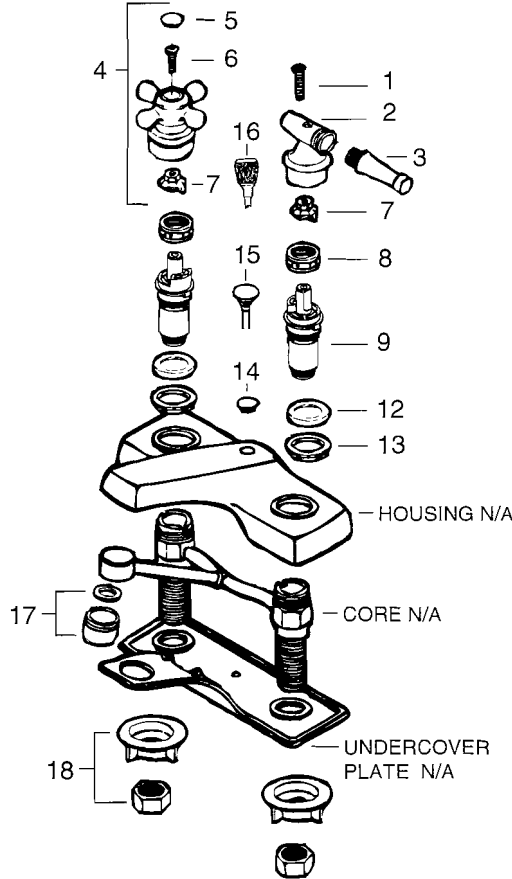

* Parts are for discontinued models or models manufactured before 1/15/92 and are subject to availability.

** Not shown, see page B33 for parts information.

Eljer

WASHERLESS Two-Handle Centerset Lavatory Faucets

558-7010 558-7020
558-7030

PORCELAIN CROSS

558-6000

MEDLEY

558-5010 558-5020
558-5030

VICTORIAN

Plumbing Parts Depot
610-495-8790
www.ppd1.biz

DESCRIPTION	PART#	FINISH
1 Handle screw	V3966 V39664 V39666	Chrome Pol. Brass Ant. Brass
2 Handle adaptor	V3965 V39654 V39656	Chrome Pol. Brass Ant. Brass
3 To order handles, see page B34	-----	
4 Cross handle assy.	V3988BG1 V39884BG1 V39886BG1	Chrome Pol. Brass Ant. brass
5 Plug button	V6940 V69404 V69406	Chrome Pol. Brass Ant. Brass
6 Cross handle screw	V8189	
7 Stem adaptor For Cross handles see NOTE.	V3955 V3971	Yellow(Hot) Green(Cold)

DESCRIPTION	PART#	FINISH
8 Bonnet	V18141	Unplated
9 Control assembly	V6860	
10* Control assembly	V6804	
11* Seal and spring repair kit	V7059	
12 Spacer escutcheon	V3972 V39724 V39726	Chrome Polished Brass Antique Brass
13 Spacer	V7835	
14 Lift rod hole plug button	V3807	Chrome
15 Lift rod assembly	V6805 V68054 V68056	Chrome Polished Brass Antique Brass

* Parts are for discontinued models or models manufactured before 1/15/92 and are subject to availability.
** Not shown, see page B33 for parts information

NOTE: For faucets with porcelain cross handles, use V3955 for hot and cold controls.