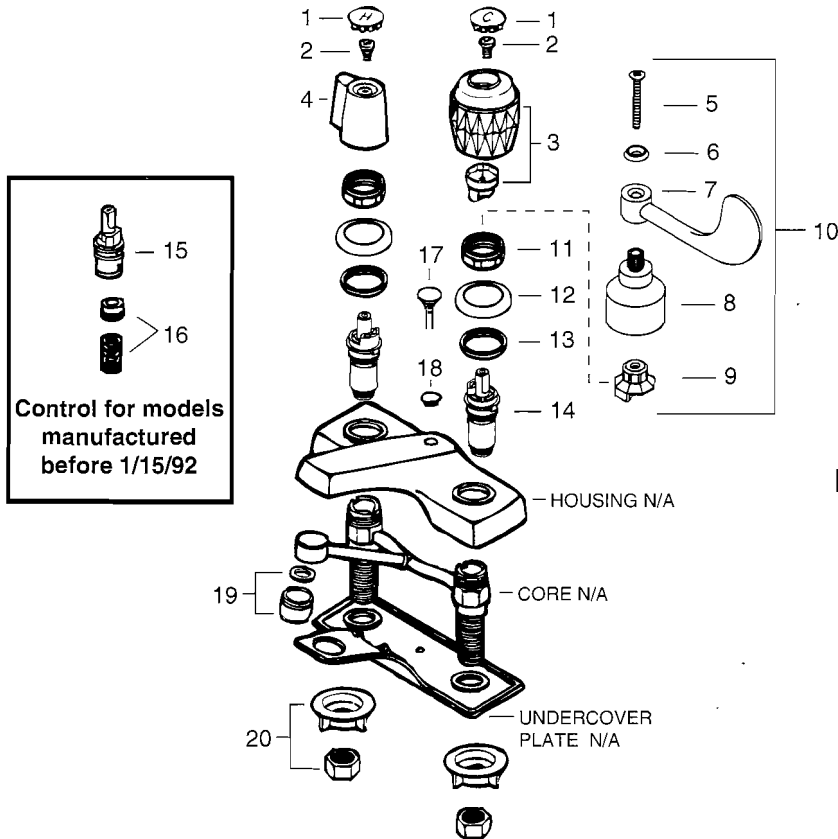

Eljer

WASHERLESS Two-Handle Centerset Lavatory Faucets

558-1000 558-1001
558-1010 558-1011
558-3010

558-1020

558-1002 558-1003

558-1022 558-1023

558-2010 558-2020

ACRYLIC

BLADE

LIGHT COMMERCIAL

Plumbing Parts Depot
610-495-8790
www.ppd1.biz

DESCRIPTION	PART#	FINISH
1 Plug buttons (1 Hot & 1 Cold)	V6936 V69366	Chrome PB./AB.
2 Handle screw	V7833	
3 Acrylic handle	V7800 V78006	Clear Smoke
4 Plastic blade handle	V7804 V5861	Hot Cold
5 Handle screw	V3966	Chrome
6 Washer	WAS8583ZC WAS8583ZH	Cold Hot
7 Handle	HDL8584C	Chrome
8 Skirt	V3909	
9 Stem adaptor	V3971 V3955	Cold Hot
10 Handle assembly(2)	V3911BG2	Chrome

558-7010 558-7020
558-7030

PORCELAIN CROSS

558-6000

MEDLEY

558-5010 558-5020
558-5030

VICTORIAN

Plumbing Parts Depot
610-495-8790
www.ppd1.biz

DESCRIPTION	PART#	FINISH
1 Handle screw	V3966 V39664 V39666	Chrome Pol. Brass Ant. Brass
2 Handle adaptor	V3965 V39654 V39656	Chrome Pol. Brass Ant. Brass
3 To order handles, see page B34	-----	
4 Cross handle assy.	V3988BG1 V39884BG1 V39886BG1	Chrome Pol. Brass Ant. brass
5 Plug button	V6940 V69404 V69406	Chrome Pol. Brass Ant. Brass
6 Cross handle screw	V8189	
7 Stem adaptor For Cross handles see NOTE.	V3955 V3971	Yellow(Hot) Green(Cold)

* Parts are for discontinued models or models manufactured before 1/15/92 and are subject to availability.
** Not shown, see page B33 for parts information

NOTE: For faucets with porcelain cross handles, use V3955 for hot and cold controls.