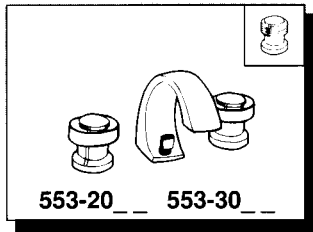

ELJER

ERIELLE
Widespread
Lavatory Faucets

Cartridges available, no other parts available

DESCRIPTION	PART#	FINISHES
1 Handle cap	491-2010	-06 Chrome -25 Polished Brass
2 Handle screw	491-2002	-51 Finish not required
3 Handle nut	491-2011	-51 Finish not required
4 Round handle	491-2012	-06 Chrome -25 Polished Brass
5 Elliptic handle	491-2018	-06 Chrome -25 Polished Brass
6 Handle skirt	491-2013	-06 Chrome -25 Polished Brass
7 Escutcheon	491-2004	-06 Chrome -25 Polished Brass
8 Ceramic control cartridge	491-2627	-00 Finish not required
9 Compression control cartridge	491-2506	-00 Finish not required
10 Valve mounting nut	491-2501	-51 Finish not required
11 Gasket	491-2502	-00 Finish not required
12 Renewable seat	491-2500	-00 Finish not required
13 Coupling nut	491-2564	-00 Finish not required

DESCRIPTION	PART#	FINISHES
14 Compression nut parts bag	491-2647	-00 Finish not required
15 Spout assembly	491-2014	-58 Chrome -59 Polished Brass
16 Round knob for lift rod	491-2016	-06 Chrome -25 Polished Brass
17 Elliptic knob for lift rod	491-2019	-06 Chrome -25 Polished Brass
18 Lift rod without knob	491-2007	-06 Chrome -25 Polished Brass
19 Aerator	491-2015	-06 Chrome -25 Polished Brass
20 Spout mounting parts bag (3/8")	491-2629	-00 Finish not required
Spout mounting parts bag (1/2")	491-2661	-00 Finish not required
21 Diverter/vacuum breaker assy.	491-2108	-00 Finish not required
22 Handshower hose (vinyl) (metal)	491-2109	-57 Chrome & Black spiral- Chrome ends
	491-2120	-06 Chrome spiral- Chrome ends
23 Hose weight	491-2602	-00 Finish not required