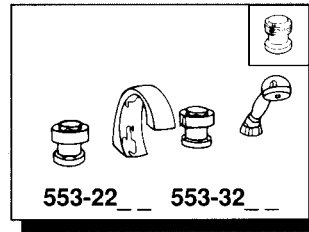

ELJER

ERIELLE
Widespread
Lavatory Faucets

Cartridges available, no other parts available

DESCRIPTION	PART#	FINISHES
1 Handle cap	491-2010	-06 Chrome -25 Polished Brass
2 Handle screw	491-2002	-51 Finish not required
3 Handle nut	491-2011	-51 Finish not required
4 Round handle	491-2012	-06 Chrome -25 Polished Brass
5 Elliptic handle	491-2018	-06 Chrome -25 Polished Brass
6 Handle skirt	491-2013	-06 Chrome -25 Polished Brass
7 Escutcheon	491-2004	-06 Chrome -25 Polished Brass
8 Ceramic control cartridge	491-2627	-00 Finish not required
9 Compression control cartridge	491-2506	-00 Finish not required
10 Valve mounting nut	491-2501	-51 Finish not required
11 Gasket	491-2502	-00 Finish not required
12 Renewable seat	491-2500	-00 Finish not required
13 Coupling nut	491-2564	-00 Finish not required

DESCRIPTION	PART#	FINISHES
14 Compression nut parts bag	491-2647	-00 Finish not required
15 Spout assembly	491-2014	-58 Chrome -59 Polished Brass
16 Round knob for lift rod	491-2016	-06 Chrome -25 Polished Brass
17 Elliptic knob for lift rod	491-2019	-06 Chrome -25 Polished Brass
18 Lift rod without knob	491-2007	-06 Chrome -25 Polished Brass
19 Aerator	491-2015	-06 Chrome -25 Polished Brass
20 Spout mounting parts bag (3/8")	491-2629	-00 Finish not required
Spout mounting parts bag (1/2")	491-2661	-00 Finish not required
21 Diverter/vacuum breaker assy.	491-2108	-00 Finish not required
22 Handshower hose (vinyl) (metal)	491-2109	-57 Chrome & Black spiral- Chrome ends
	491-2120	-06 Chrome spiral- Chrome ends
23 Hose weight	491-2602	-00 Finish not required