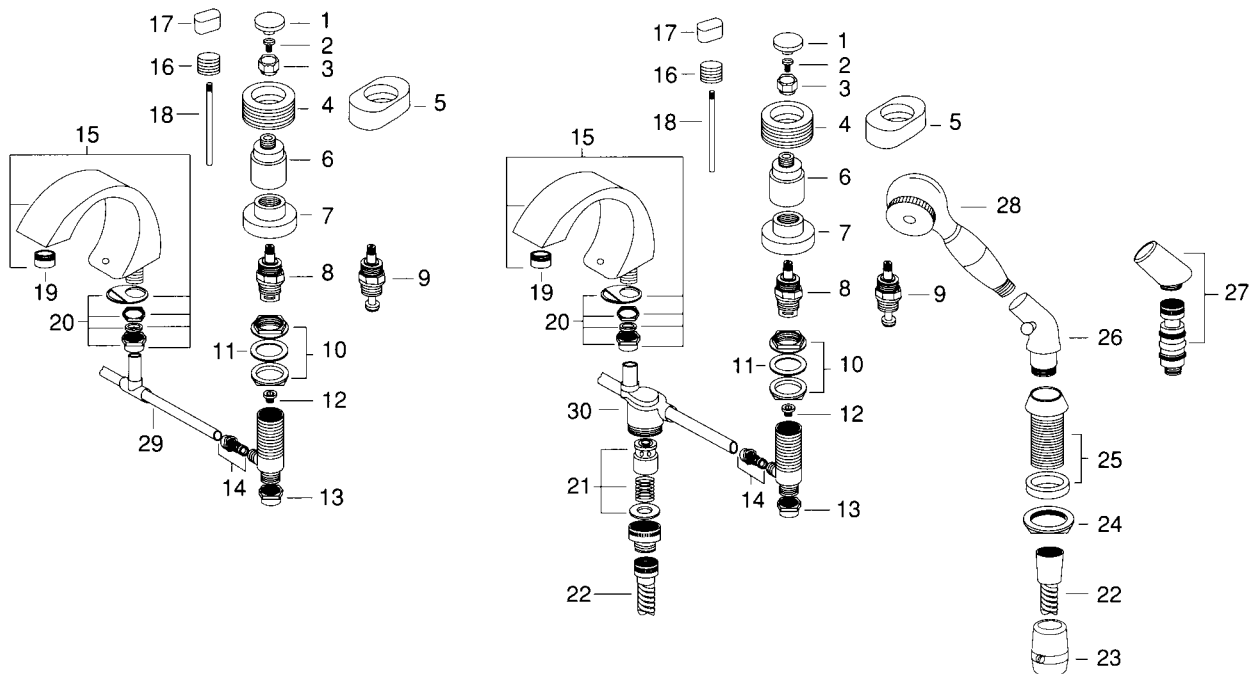

ELJER

ERIELLE
Widespread
Lavatory Faucets

Cartridges available, no other parts available

DESCRIPTION	PART#	FINISHES
1 Handle cap	491-2010	-06 Chrome -25 Polished Brass
2 Handle screw	491-2002	-51 Finish not required
3 Handle nut	491-2011	-51 Finish not required
4 Round handle	491-2012	-06 Chrome -25 Polished Brass
5 Elliptic handle	491-2018	-06 Chrome -25 Polished Brass
6 Handle skirt	491-2013	-06 Chrome -25 Polished Brass
7 Escutcheon	491-2004	-06 Chrome -25 Polished Brass
8 Ceramic control cartridge	491-2627	-00 Finish not required
9 Compression control cartridge	491-2506	-00 Finish not required
10 Valve mounting nut	491-2501	-51 Finish not required
11 Gasket	491-2502	-00 Finish not required
12 Renewable seat	491-2500	-00 Finish not required
13 Coupling nut	491-2564	-00 Finish not required

DESCRIPTION	PART#	FINISHES
14 Compression nut parts bag	491-2647	-00 Finish not required
15 Spout assembly	491-2014	-58 Chrome -59 Polished Brass
16 Round knob for lift rod	491-2016	-06 Chrome -25 Polished Brass
17 Elliptic knob for lift rod	491-2019	-06 Chrome -25 Polished Brass
18 Lift rod without knob	491-2007	-06 Chrome -25 Polished Brass
19 Aerator	491-2015	-06 Chrome -25 Polished Brass
20 Spout mounting parts bag (3/8")	491-2629	-00 Finish not required
Spout mounting parts bag (1/2")	491-2661	-00 Finish not required
21 Diverter/vacuum breaker assy.	491-2108	-00 Finish not required
22 Handshower hose (vinyl) (metal)	491-2109	-57 Chrome & Black spiral- Chrome ends
	491-2120	-06 Chrome spiral- Chrome ends
23 Hose weight	491-2602	-00 Finish not required