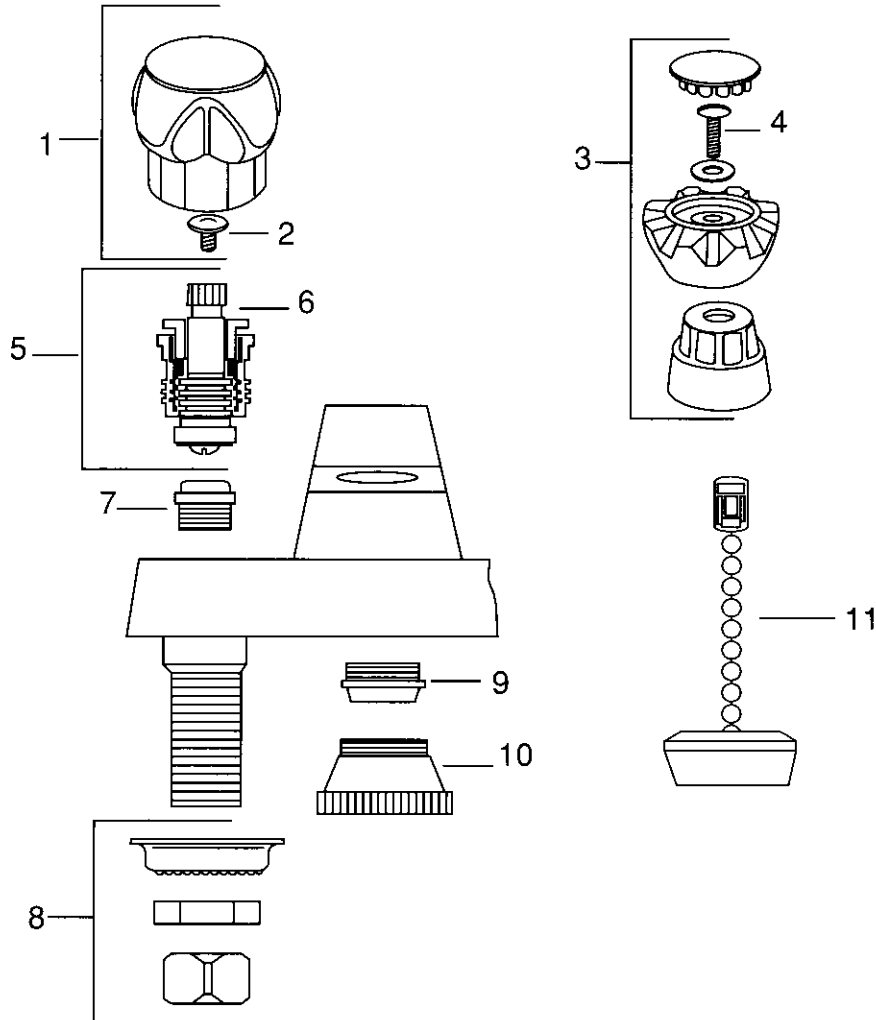

ELJER

ULTIMA Centerset Lavatory Faucet

DESCRIPTION	PART#
1 C.P. brass handle assy. (Hot) (Cold)	HDLX6671H HDLX6671C
2 Handle screw	SCR2965Z
3 Translucent handle assy. (Hot) (Cold)	HDLX8096H HDLX8096C
4 Handle screw	SCR8094Z

DESCRIPTION	PART#
5 Stem unit R.H. thread	RSUX8051R
6 Stem assembly, R.H. thread	STMX2807R
7 Valve seat, brass	SET2734S
8 Mounting/supply parts bag	BAGX8799
9 Aerator	V3101
10 Sprayhead assembly	SAYX6452

DESCRIPTION	PART#
11 Chain & stopper	STR4127Z
** Pop-up waste assembly	V7300ELJ

** Not shown, for parts information see page B54.

AN **ELJER**
INDUSTRIES COMPANY

EL 490-6673-01 Hot Handle Only
EL 490-6673-02 Cold Handle Only
Height 2-1/8" Base 1-1/2"

EL 490-8096-01 Hot Handle S/A
EL 490-8096-02 Cold Handle S/A
EL 490-8096-03 Diverter Handle S/A
Height 2" Base 1-1/2"