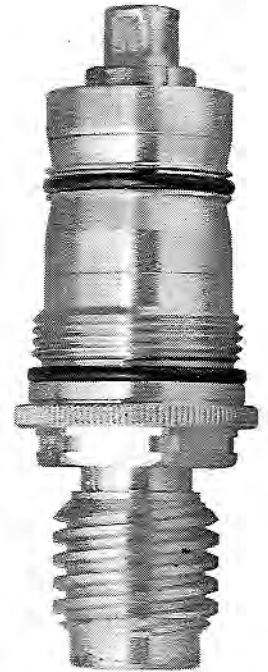

47.017 Check Stop (Pair)

06.094 Diverter Cartridge

47.064 1/2" Thermostat Cartridge for Commercial Faucet

47.111 Grohmix Thermostat Paraffin Cartridge

47.040 Grohmix Thermostat Reverse Cartridge

47.010 1/2" Thermostat Cartridge

47.012 1/2" Thermostat Cartridge

47.016 1/2" Thermostat Reverse Cartridge

47.025 3/4" Thermostat Cartridge

47.032 3/4" Thermostat Reverse Cartridge

47.450 1/2" Thermostat Cartridge