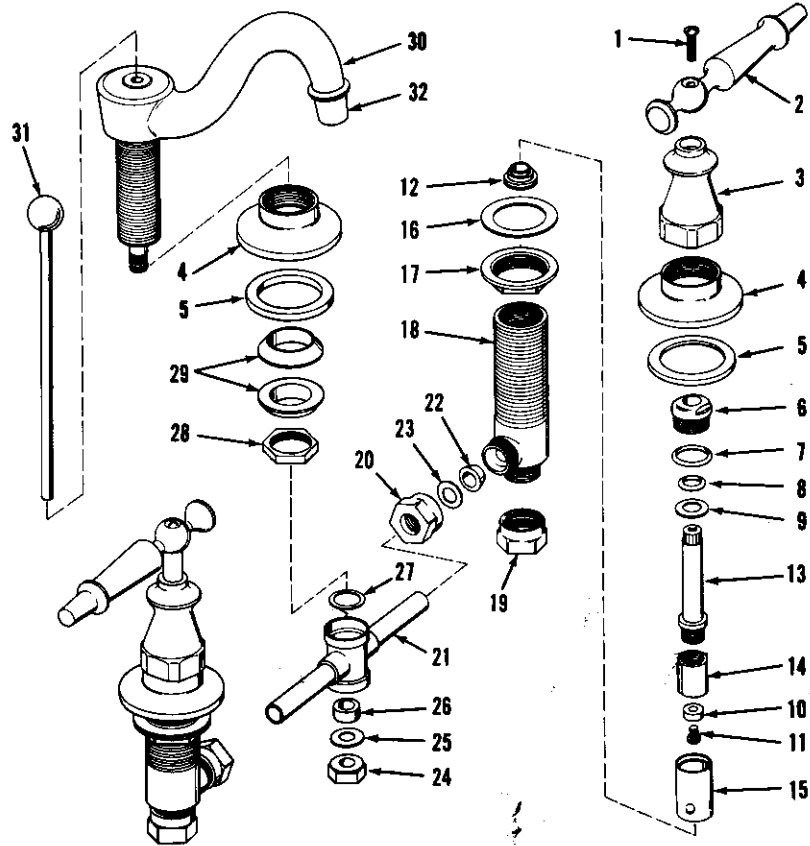

### Kit Ordering Information

Kit	Kit Part No.	Kit Name	Kit Contents
A	30294	Valve Service Kit	2 ea., items 5 thru 10
B	30097†	Screws	2 ea., item 1
C	30128†	Valve Assembly (Closes Clockwise 4 <sup>9</sup> / <sub>32</sub> " Stem)	1 ea., items 5 thru 13
D	30127†	Valve Assembly (Closes Counterclockwise 4 <sup>9</sup> / <sub>32</sub> " Stem)	1 ea., items 5 thru 13
E	30002	Valve Assembly (Closes Clockwise, Symmetric Handles)	1 ea., items 5 thru 13
F	30332	Mounting Hardware	2 ea., items 17, 18 and 19
G	30233	Hoses	2 ea., item 20
H	30273	Aerator Service Kit	1 ea., item 23
I	36686†	Aerator	1 ea., items 23 and 24
J	30274	Gasket Service Kit	1 ea., items 26 thru 31
K	50281†	Handle (6 prong with "Hot" Ceramic Index Button)	1 ea., items 36 and 37
L	50282†	Handle (6 prong with "Cold" Ceramic Index Button)	1 ea., items 36 and 37
M	30340	Gaskets	2 ea., item 15

#### NOTES:

For pop-up drain, see Page 2-35.

#### LEGEND:

- † Specify finish.
- Parts further exploded in catalog; see INDEX.

K-108 ANTIQUE LAVATORY FITTING RIGID CONNECTION

610-495-8790

www.ppd1.biz

ORDER BY KIT NUMBER OR PART NUMBER, NOT ITEM NUMBER OR KIT LETTER.

Ordering Options	
Item	Part No. or Kit
1	B
2	K-9630†■
3	42259†
4	J
5	I
6	20475
7 thru 12	A, C, or D
13, 14, 15	C or D
16, 17	E
18	20480
19, 20	F
21	35823
22 thru 29	G
30	42251†
31	42264†
32	H

Kit Ordering Information			
Kit	Kit Part No.	Kit Name	Kit Contents
A	30294	Valve Service Kit	2 ea., items 7 thru 12
B	30097†	Screws	2 ea., item 1
C	30128†	Valve Assembly (Closes Clockwise)	1 ea., items 7 thru 15
D	30127†	Valve Assembly (Closes Counterclockwise)	1 ea., items 7 thru 15
E	30231	Mounting Hardware	2 ea., items 16 and 17
F	30230	Coupling Nuts	2 ea., item 19 or 20
G	30229	Gasket Service Kit	2 ea., items 22 and 23; 1 ea., items 24 thru 29
H	36686†	Aerator	1 ea., item 32
I	30340	Gaskets	2 ea., item 5
J	30078†	Escutcheons	2 ea., item 4