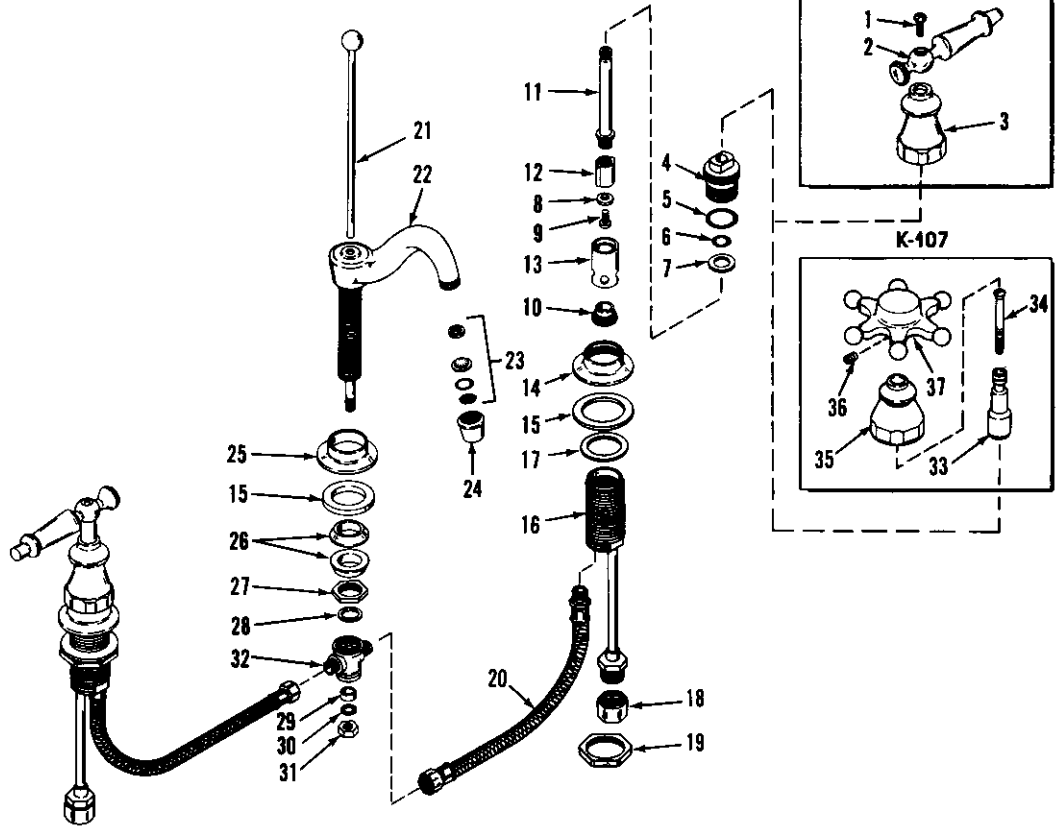

## LAVATORY FITTINGS

K-108-R  
K-107

ANTIQUE  
ANTIQUE

LAVATORY FAUCET  
6 PRONG LAVATORY FAUCET

610-495-8790  
www.ppd1.biz

ORDER BY KIT NUMBER OR PART NUMBER, NOT ITEM NUMBER OR KIT LETTER.

### Ordering Options

Item	Part No. or Kit
1	B
2	K-9630†■
3	42259†
4	40029
5 thru 10	A, C or D or E
11, 12, 13	C or D or E
14	40000†
15	M
16	40004
17, 18, 19,	F
20	G
21	42264†
22	42251†
23	H, I
24	I
25	40032†
26 thru 31	J
32	40031
33	50267
34	50285
35	50266†
36	50283†, K or L
37	K or L

### Kit Ordering Information

Kit	Kit Part No.	Kit Name	Kit Contents
A	30294	Valve Service Kit	2 ea., items 5 thru 10
B	30097†	Screws	2 ea., item 1
C	30128†	Valve Assembly (Closes Clockwise 4 <sup>9</sup> / <sub>32</sub> " Stem)	1 ea., items 5 thru 13
D	30127†	Valve Assembly (Closes Counterclockwise 4 <sup>9</sup> / <sub>32</sub> " Stem)	1 ea., items 5 thru 13
E	30002	Valve Assembly (Closes Clockwise, Symmetric Handles)	1 ea., items 5 thru 13
F	30332	Mounting Hardware	2 ea., items 17, 18 and 19
G	30233	Hoses	2 ea., item 20
H	30273	Aerator Service Kit	1 ea., item 23
I	36686†	Aerator	1 ea., items 23 and 24
J	30274	Gasket Service Kit	1 ea., items 26 thru 31
K	50281†	Handle (6 prong with "Hot" Ceramic Index Button)	1 ea., items 36 and 37
L	50282†	Handle (6 prong with "Cold" Ceramic Index Button)	1 ea., items 36 and 37
M	30340	Gaskets	2 ea., item 15